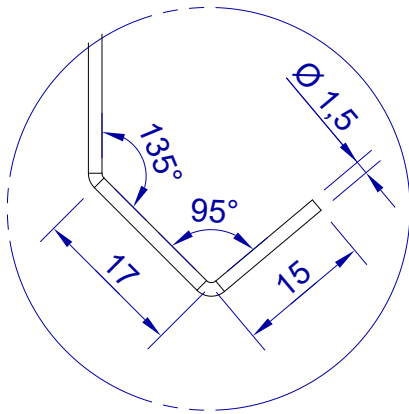

This drawing is HangOn AB property. It can't be reproduced or communicated without our written agreement

hang[®]
On

Product no.
550X1,5 PDVX2
Description
Hook, stock item