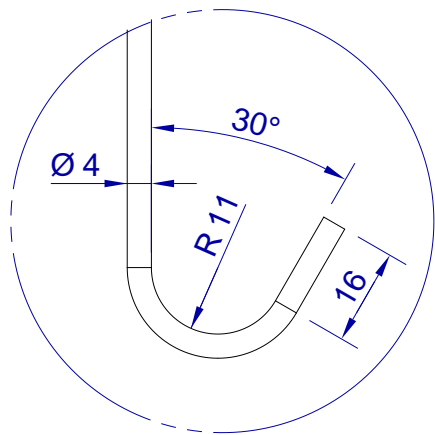

This drawing is HangOn AB property. It can't be reproduced or communicated without our written agreement

hang[®]
On

Product no.
500X4,0 PRX2

Description
Hook, stock item