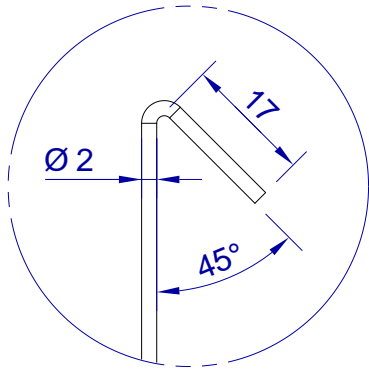

This drawing is HangOn AB property. It can't be reproduced or communicated without our written agreement

hang<sup>®</sup>  
On

Product no.  
1000X2,0 PDV

Description  
Hook, Stock item