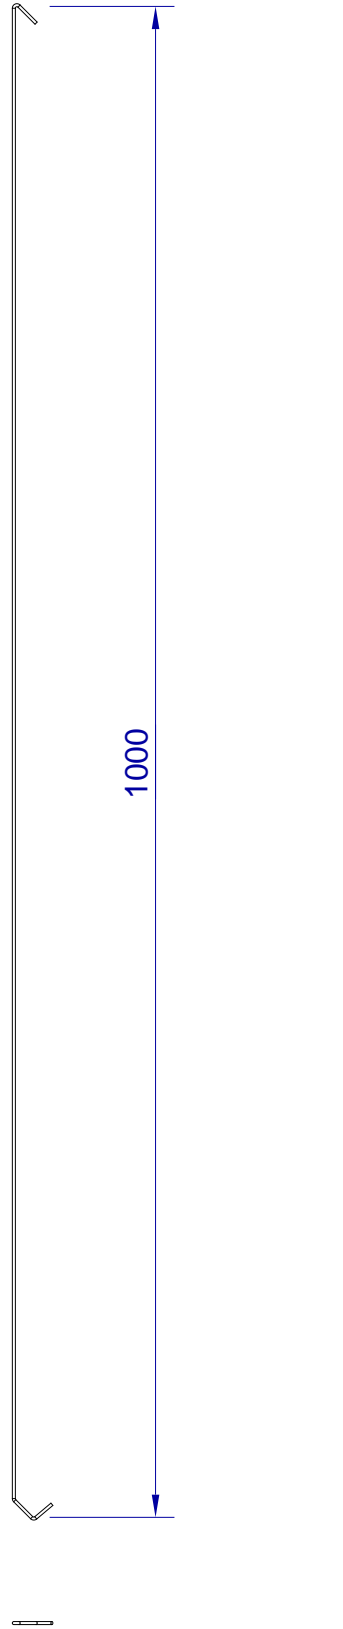

This drawing is HangOn AB property. It can't be reproduced or communicated without our written agreement

hang<sup>®</sup>  
On

Product no.  
1000X2,0 PDV

Description  
Hook, Stock item