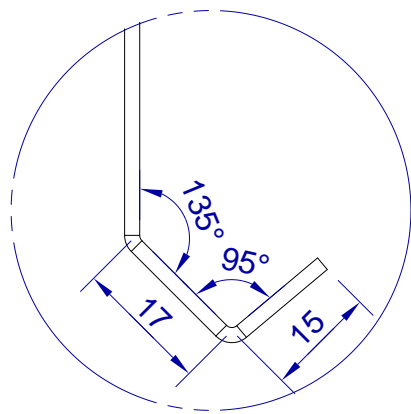

This drawing is HangOn AB property. It can't be reproduced or communicated without our written agreement

hang<sup>®</sup>  
On

Product no.  
1000X2,0 PDV

Description  
Hook, Stock item