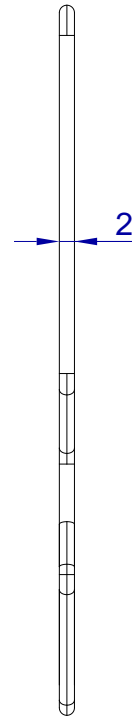

This drawing is HangOn AB property. It can't be reproduced or communicated without our written agreement

hang[®]
On

Product no.

ROB 50X2,0 D20

Description

Pipe hook type B for pipes Ø20