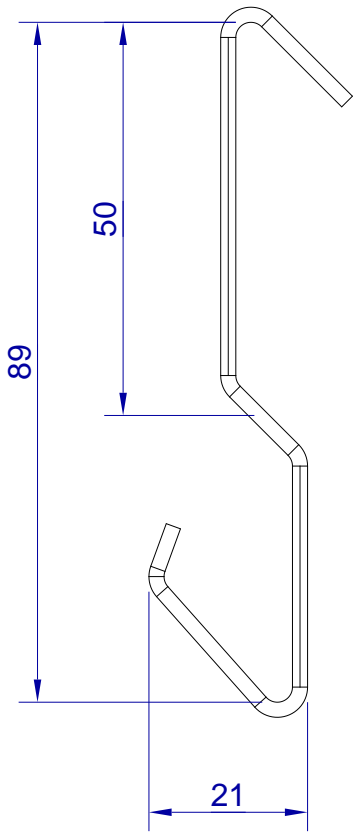

This drawing is HangOn AB property. It can't be reproduced or communicated without our written agreement

hang[®]
On

Product no.

ROB 50X2,0 D20

Description

Pipe hook type B for pipes Ø20