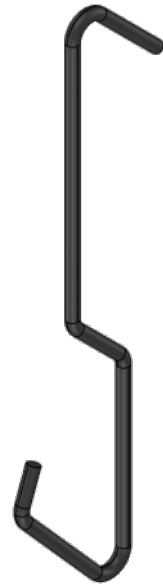

This drawing is HangOn AB property. It can't be reproduced or communicated without our written agreement

hang[®]
On

Product no.

ROB 50X2,0 D20

Description

Pipe hook type B for pipes Ø20