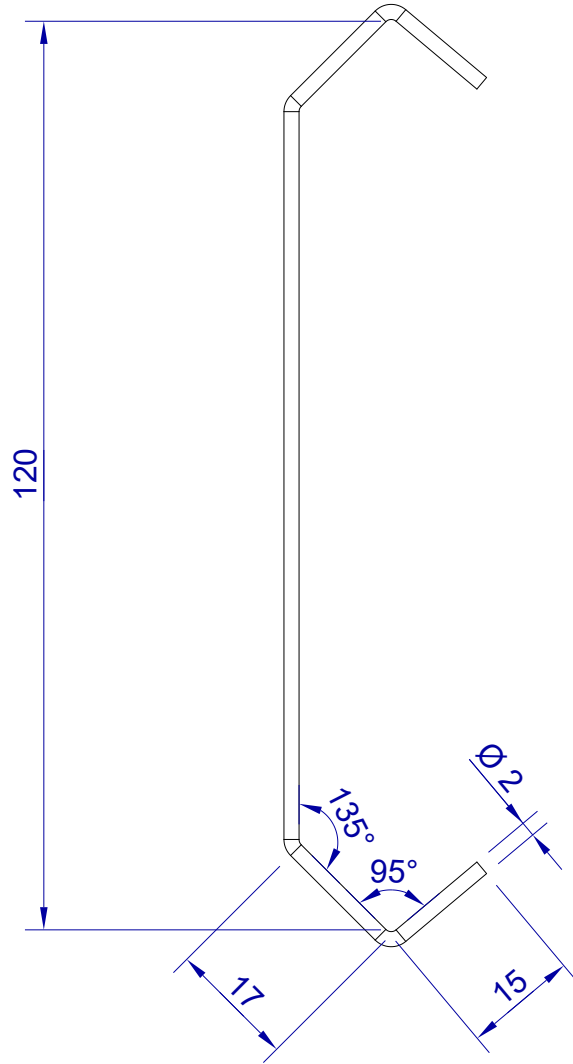

This drawing is HangOn AB property. It can't be reproduced or communicated without our written agreement

hang<sup>®</sup>  
On

Product no.  
120X2,0 PDVX2  
Description  
Hook, stock item