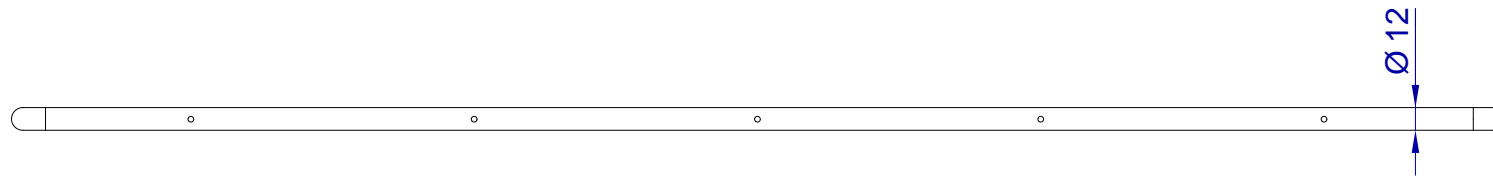

This drawing is HangOn AB property. It can't be reproduced or communicated without our written agreement

	Product no.	HCL FS ROB 30416	Weight.	0,78 Kg
	Description	Fixed spring wire levels, centered pipe hook		