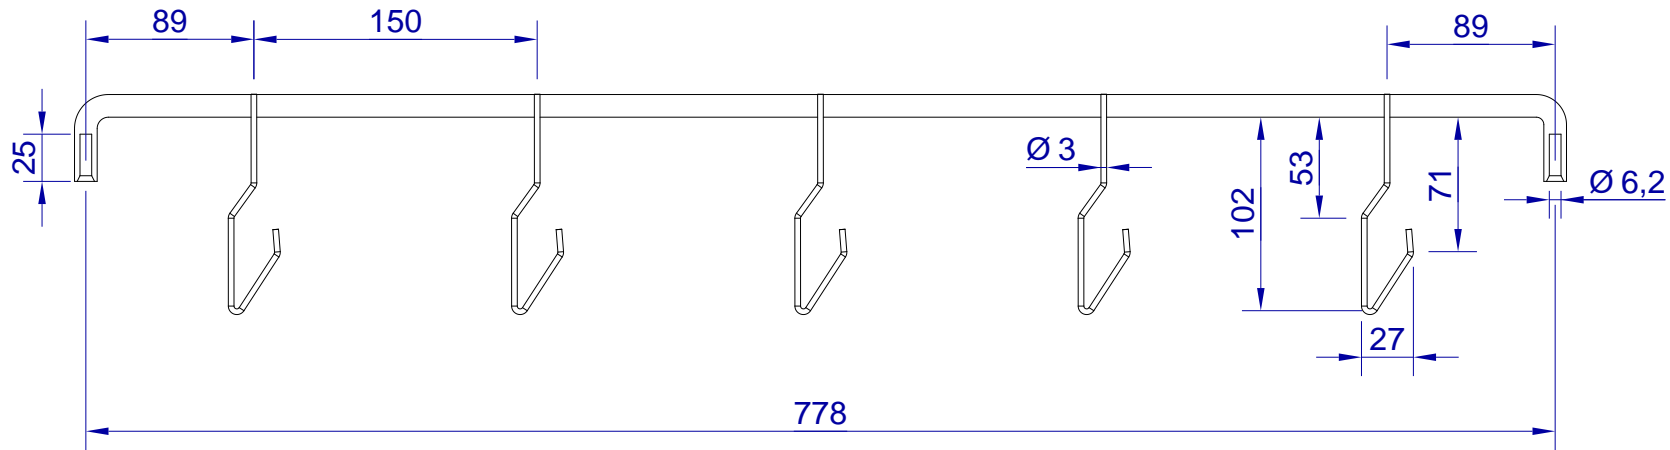

This drawing is HangOn AB property. It can't be reproduced or communicated without our written agreement

	Product no.	HCL FS ROB 30416	Weight.	0,78 Kg
	Description	Fixed spring wire levels, centered pipe hook		