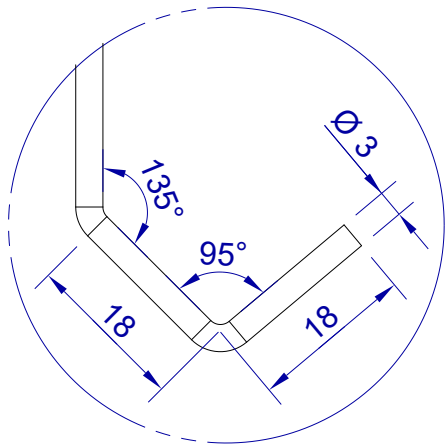

This drawing is HangOn AB property. It can't be reproduced or communicated without our written agreement

hang<sup>®</sup>  
On

Product no.  
600X3,0 PDVX2  
Description  
Hook, stock item