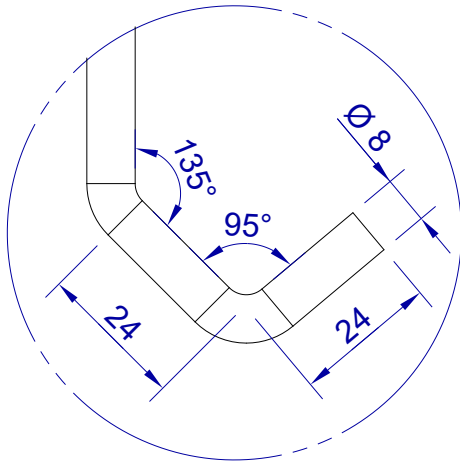

This drawing is HangOn AB property. It can't be reproduced or communicated without our written agreement

hang[®]
On

Product no.
700X8,0 PDVX2
Description
Hook, stock item