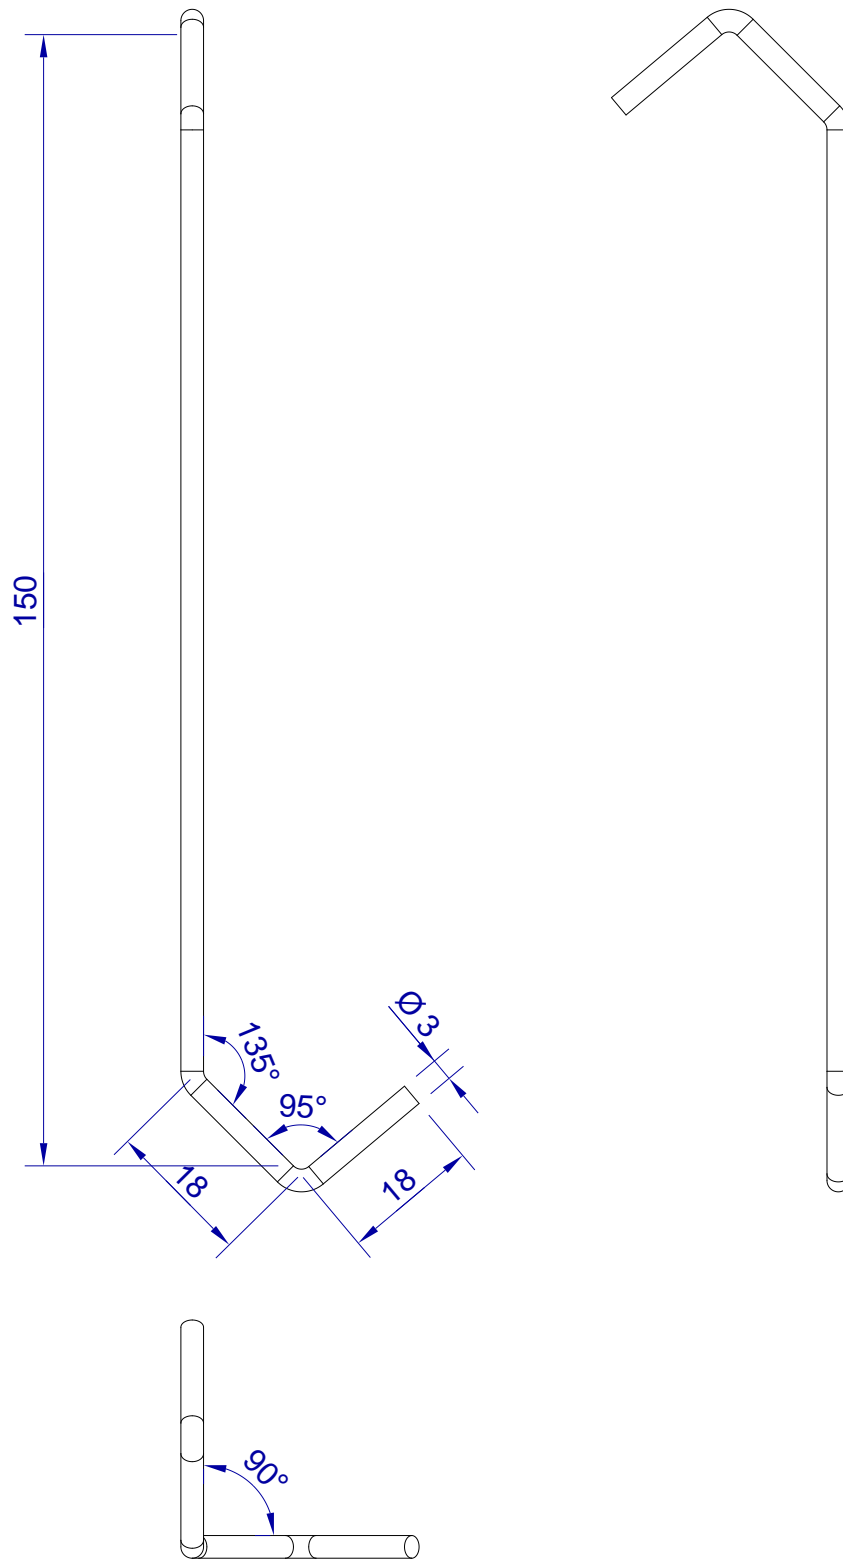

This drawing is HangOn AB property. It can't be reproduced or communicated without our written agreement

hang[®]
On

Product no.
150X3,0 90DVX2
Description
Hook, stock item