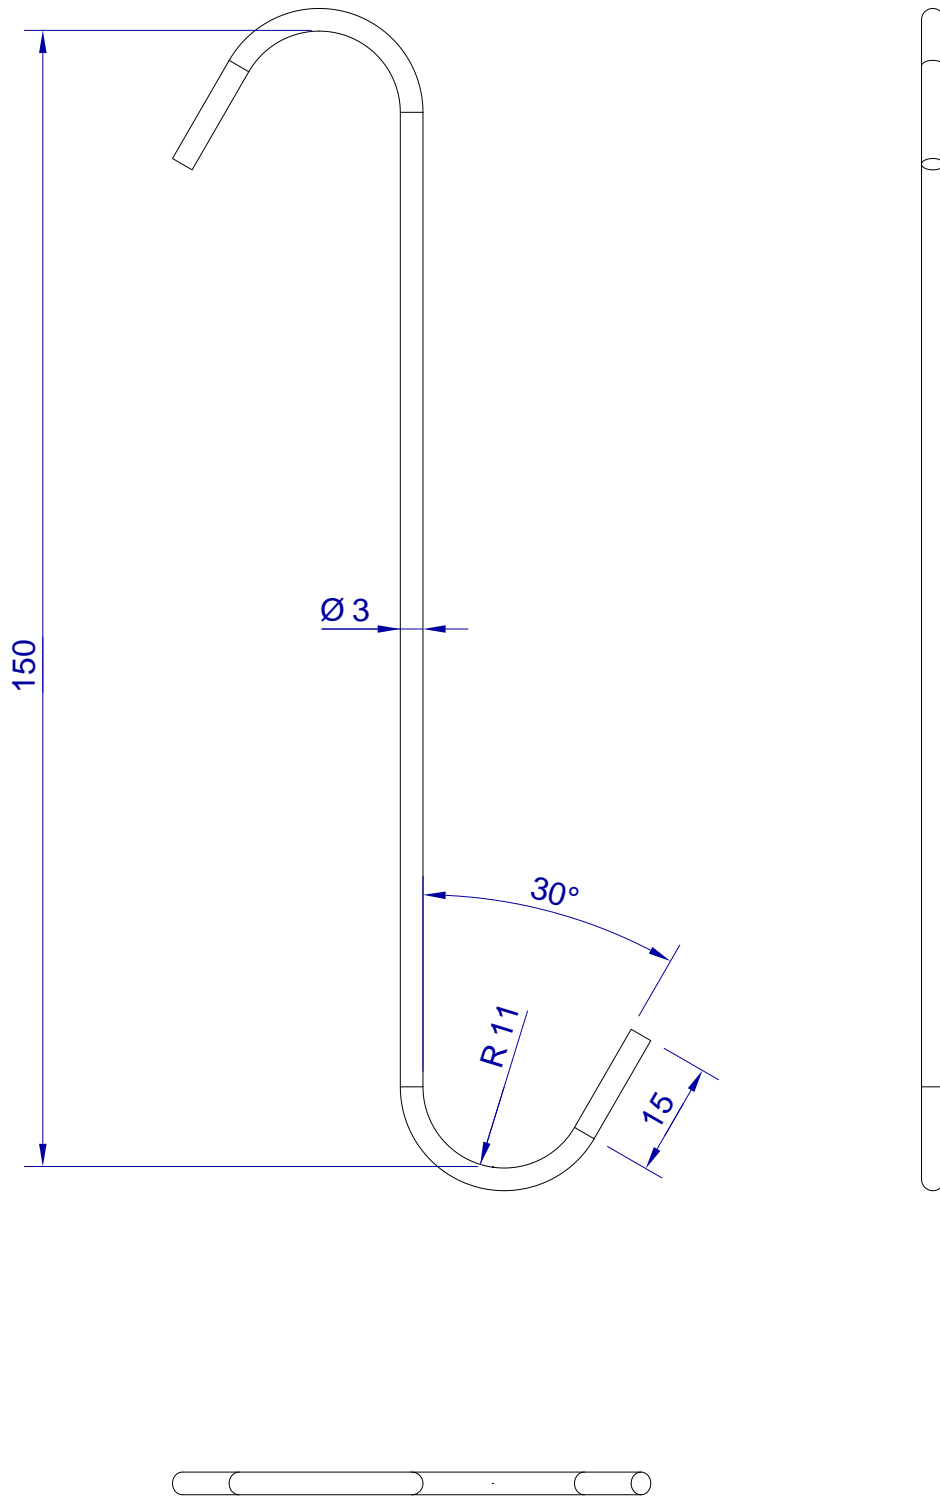

This drawing is HangOn AB property. It can't be reproduced or communicated without our written agreement

hang<sup>®</sup>  
On

Product no.  
150X3,0 180RX2  
Description  
Hook, stock item