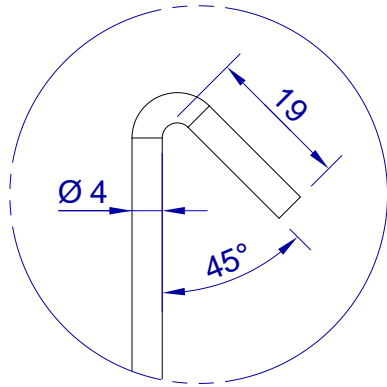

This drawing is HangOn AB property. It can't be reproduced or communicated without our written agreement

hang[®]
On

Product no.
700x4,0 PDV

Description
Hook, stock item