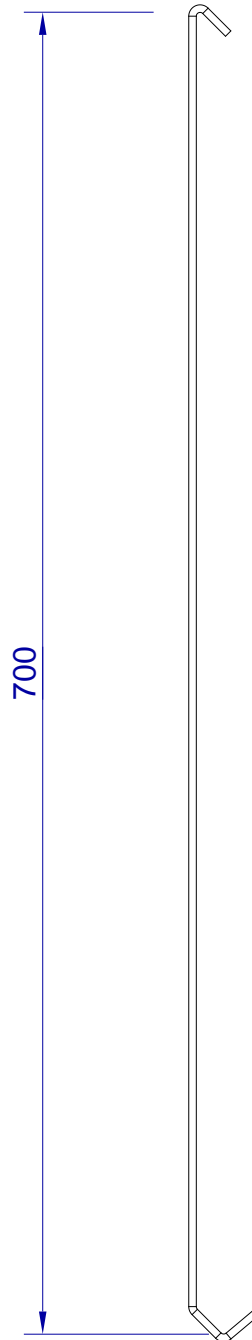

This drawing is HangOn AB property. It can't be reproduced or communicated without our written agreement

hang[®]
On

Product no.
700x4,0 PDV

Description
Hook, stock item