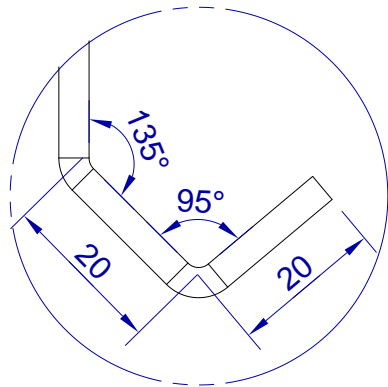

This drawing is HangOn AB property. It can't be reproduced or communicated without our written agreement

hang[®]
On

Product no.
700x4,0 PDV

Description
Hook, stock item