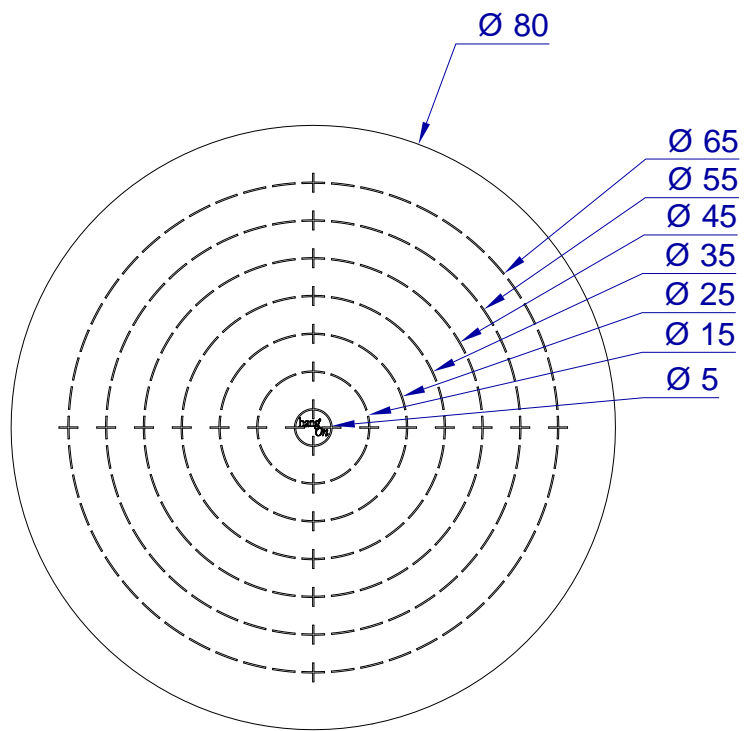

This drawing is HangOn AB property. It can't be reproduced or communicated without our written agreement

hang[®]
On

Product no.
ERX 080

Description
Disc with target rings and slit back