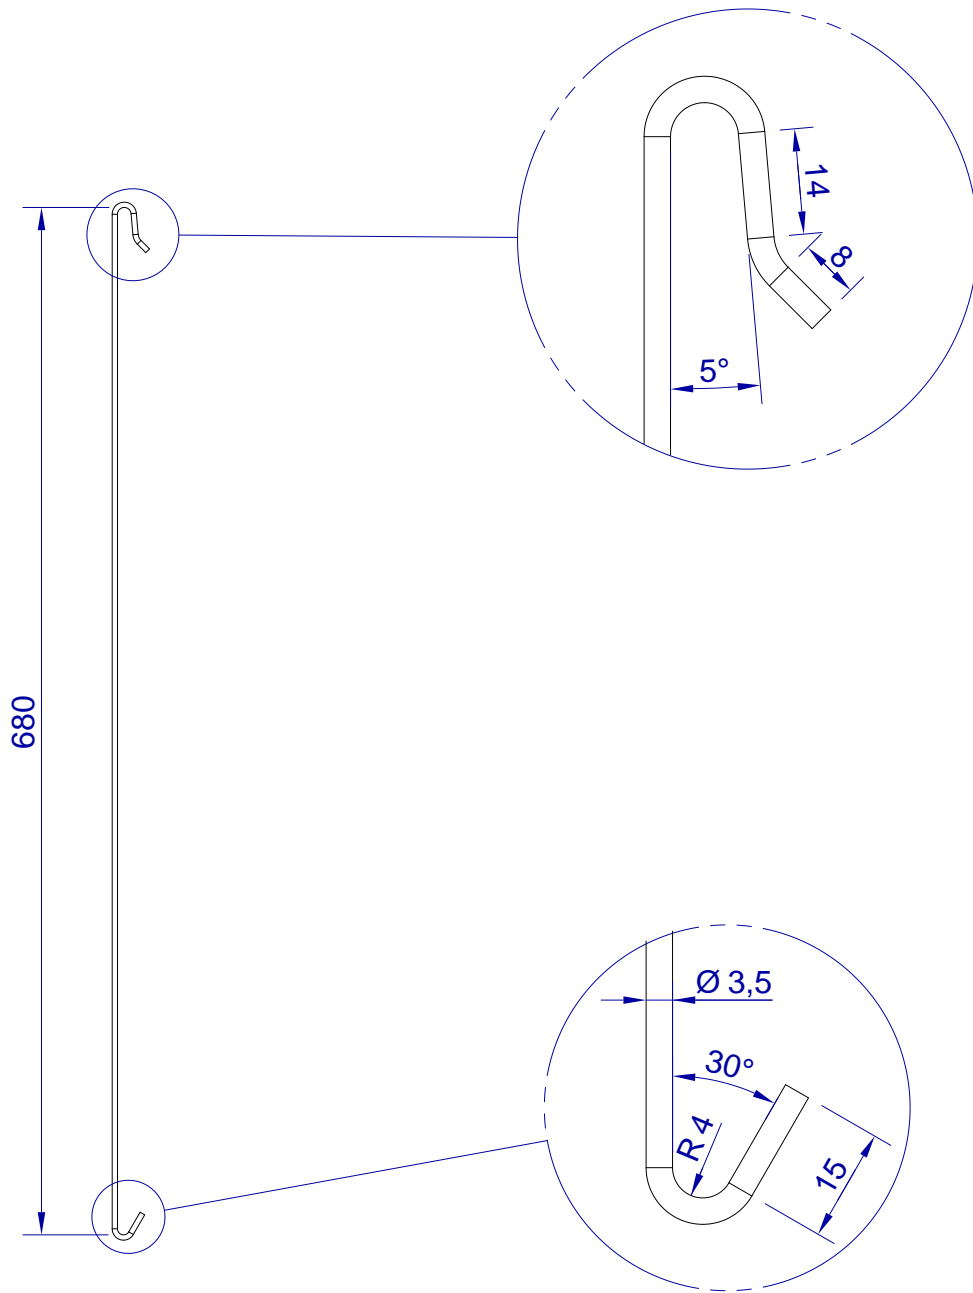

This drawing is HangOn AB property. It can't be reproduced or communicated without our written agreement

hang[®]
On

Product no.

V680X3,5 PR30D15

Description

Vertical hook 680x3,5 plane radius 30 ° D=15

2026-03-19 13:32