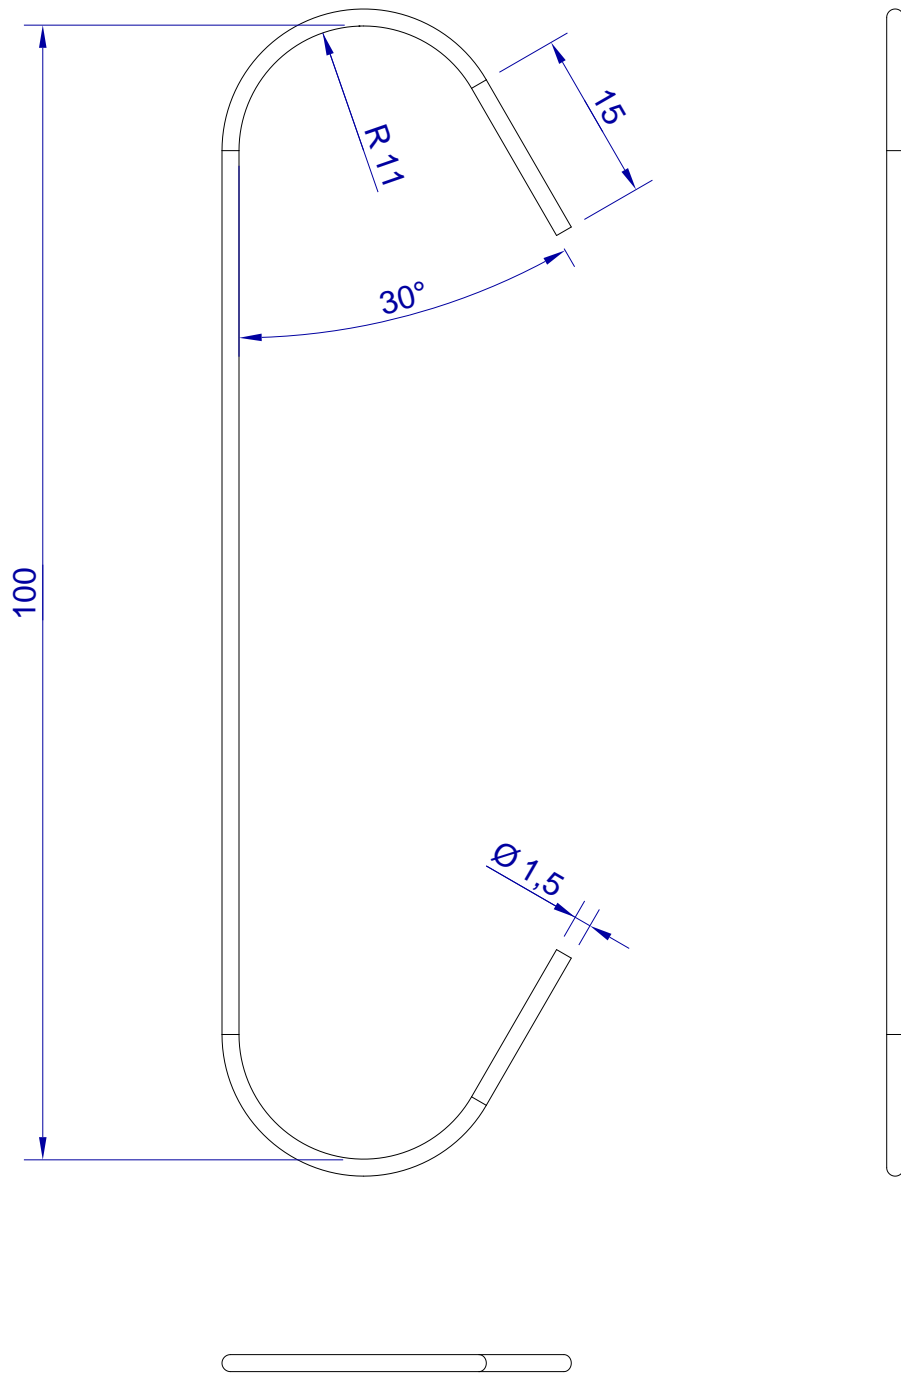

This drawing is HangOn AB property. It can't be reproduced or communicated without our written agreement

hang[®]
On

Product no.
100X1,5 PR11X2
Description
Hook, stock item