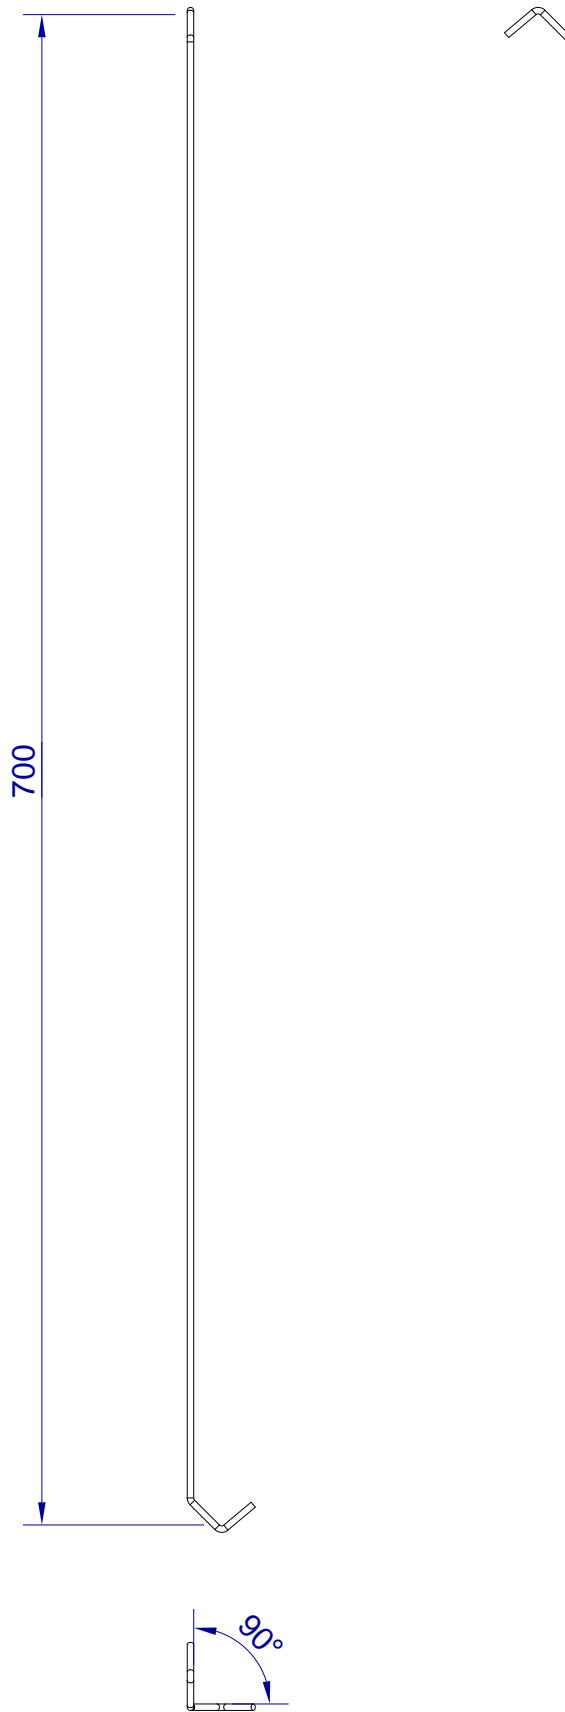

This drawing is HangOn AB property. It can't be reproduced or communicated without our written agreement

hang<sup>®</sup>  
On

Product no.  
700X3,0 90DVX2  
Description  
Hook, stock item