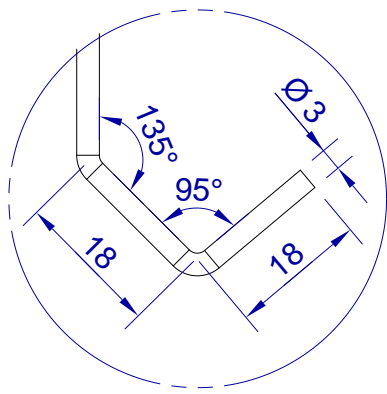

This drawing is HangOn AB property. It can't be reproduced or communicated without our written agreement

hang<sup>®</sup>  
On

Product no.  
700X3,0 90DVX2  
Description  
Hook, stock item