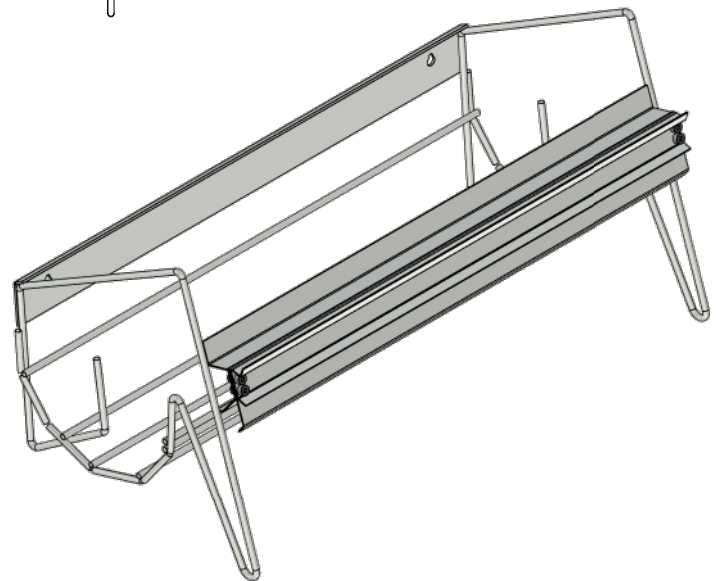

This drawing is HangOn AB property. It can't be reproduced or communicated without our written agreement

hang[®]
On

Product no.

ED 2

Description

Disc dispenser, 500 mm