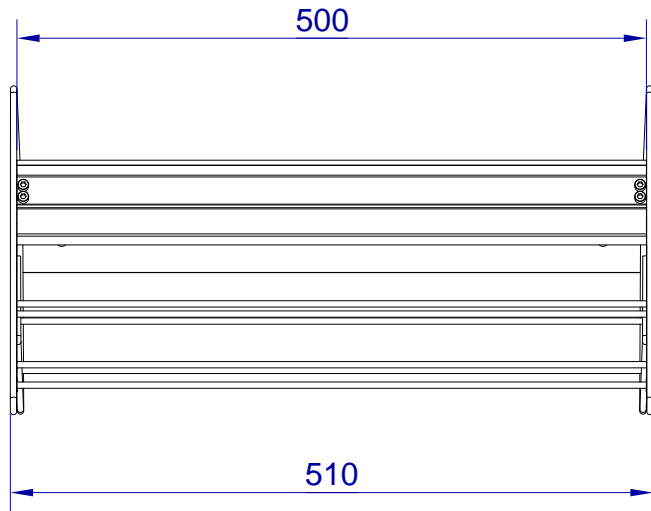

This drawing is HangOn AB property. It can't be reproduced or communicated without our written agreement

hang[®]
On

Product no.

ED 2

Description

Disc dispenser, 500 mm