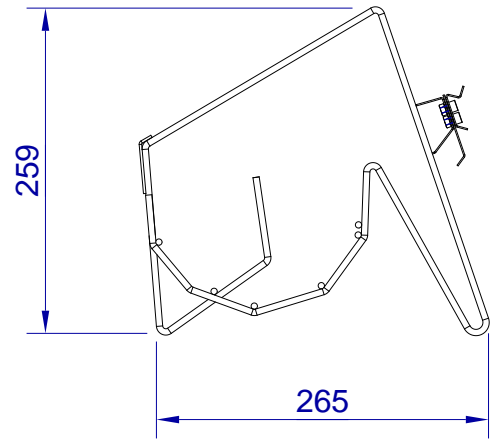

This drawing is HangOn AB property. It can't be reproduced or communicated without our written agreement

hang[®]
On

Product no.

ED 2

Description

Disc dispenser, 500 mm