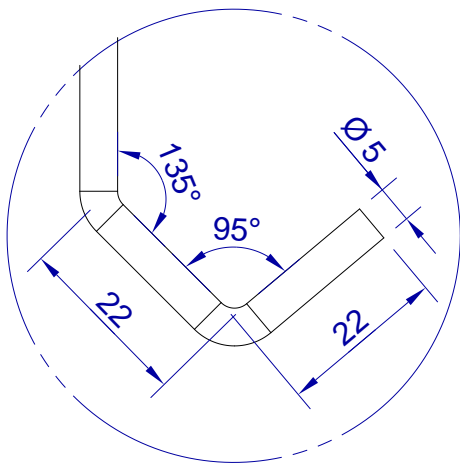

This drawing is HangOn AB property. It can't be reproduced or communicated without our written agreement

hang[®]
On

Product no.
600X5,0 90DVX2
Description
Hook, stock item