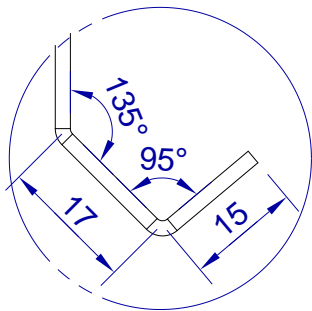

This drawing is HangOn AB property. It can't be reproduced or communicated without our written agreement

hang<sup>®</sup>  
On

Product no.  
300X2,0 PDV

Description  
Hook, stock item