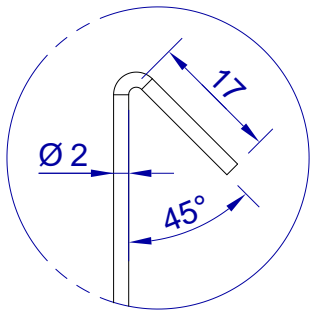

This drawing is HangOn AB property. It can't be reproduced or communicated without our written agreement

hang<sup>®</sup>  
On

Product no.  
300X2,0 PDV

Description  
Hook, stock item