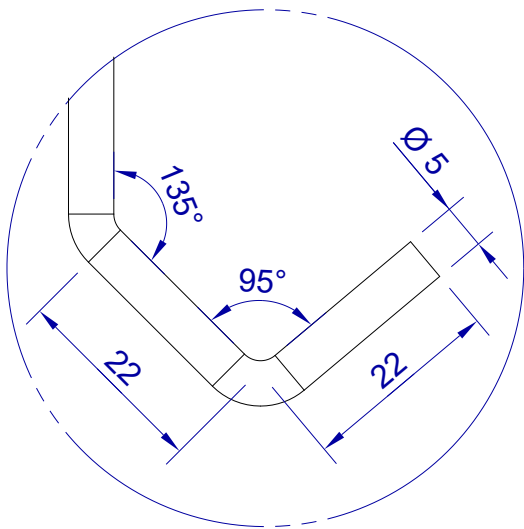

This drawing is HangOn AB property. It can't be reproduced or communicated without our written agreement

hang<sup>®</sup>  
On

Product no.  
900X5,0 PDVX2  
Description  
Hook, stock item