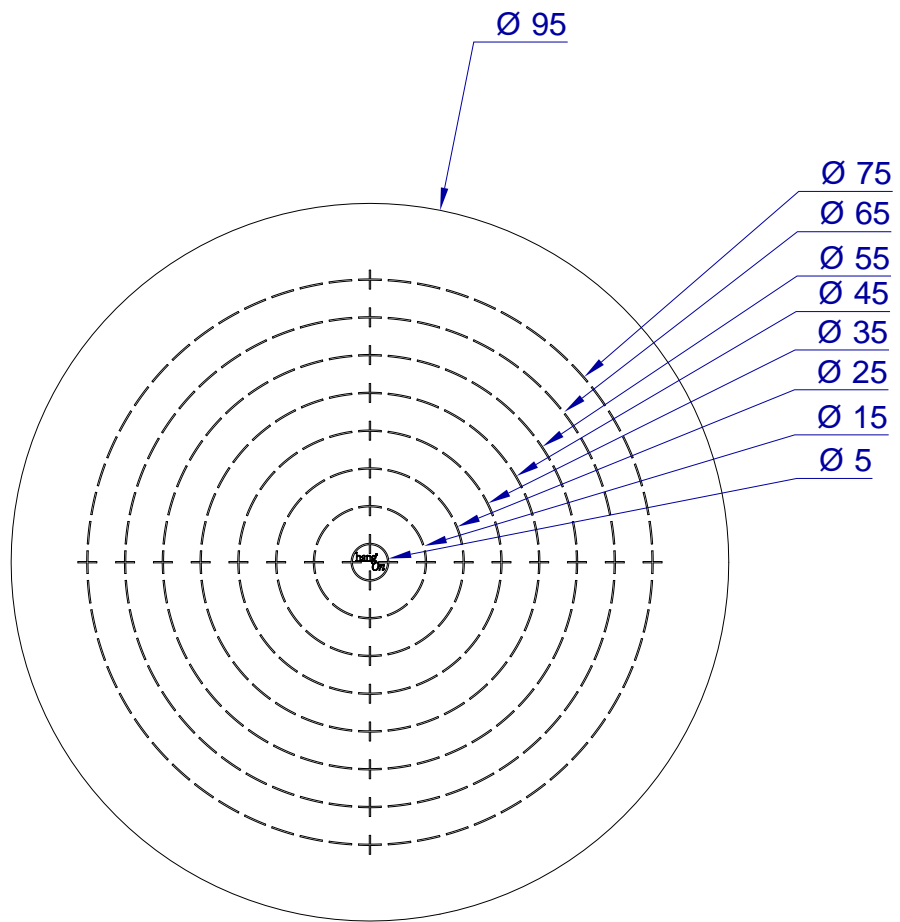

This drawing is HangOn AB property. It can't be reproduced or communicated without our written agreement

Product no.  
ERX 095

Description  
Disc with target rings and slit back