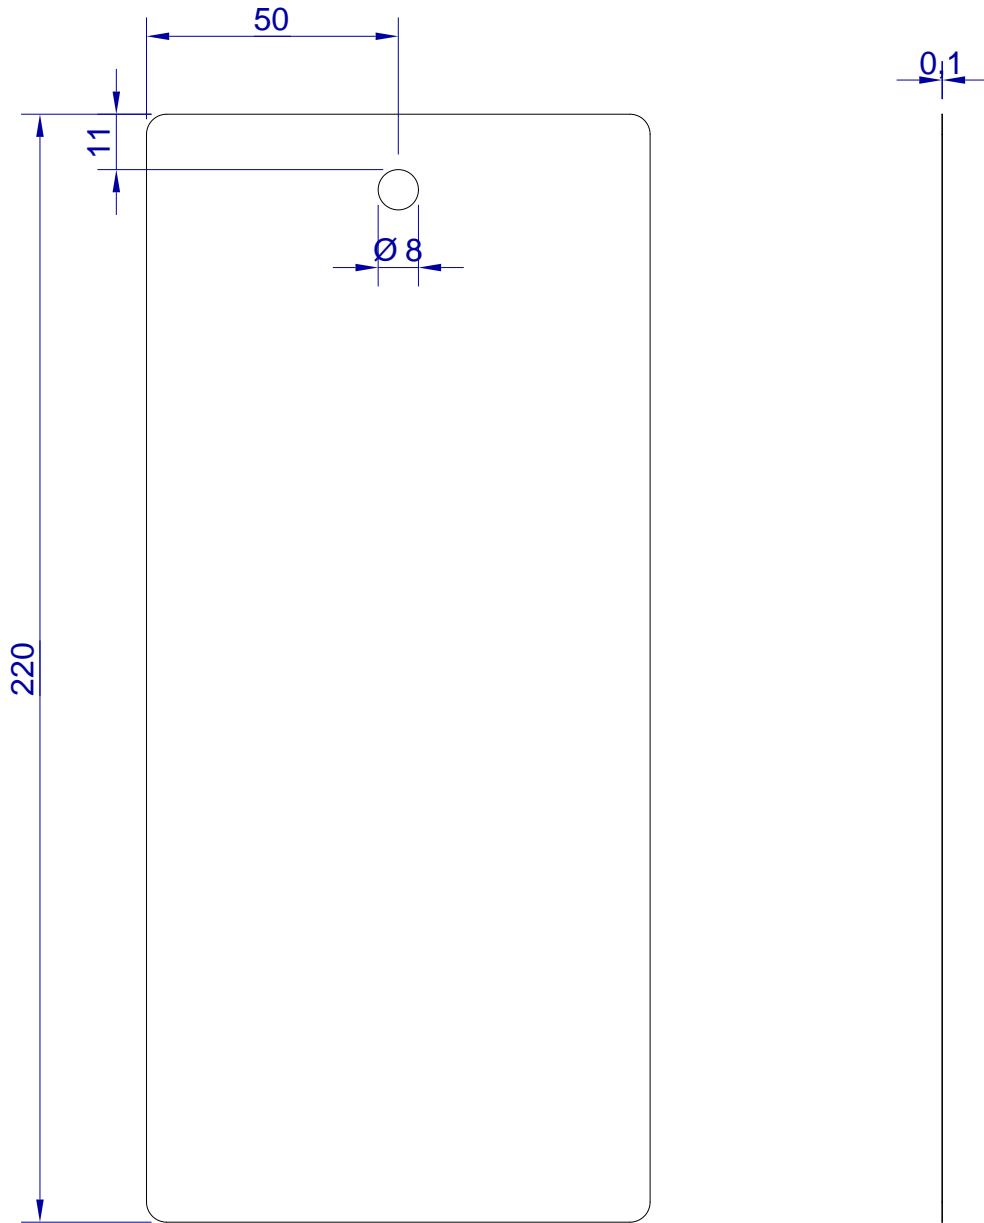

This drawing is HangOn AB property. It can't be reproduced or communicated without our written agreement

hang[®]
On

Product no.
PP 100X220
Description
Test sheet