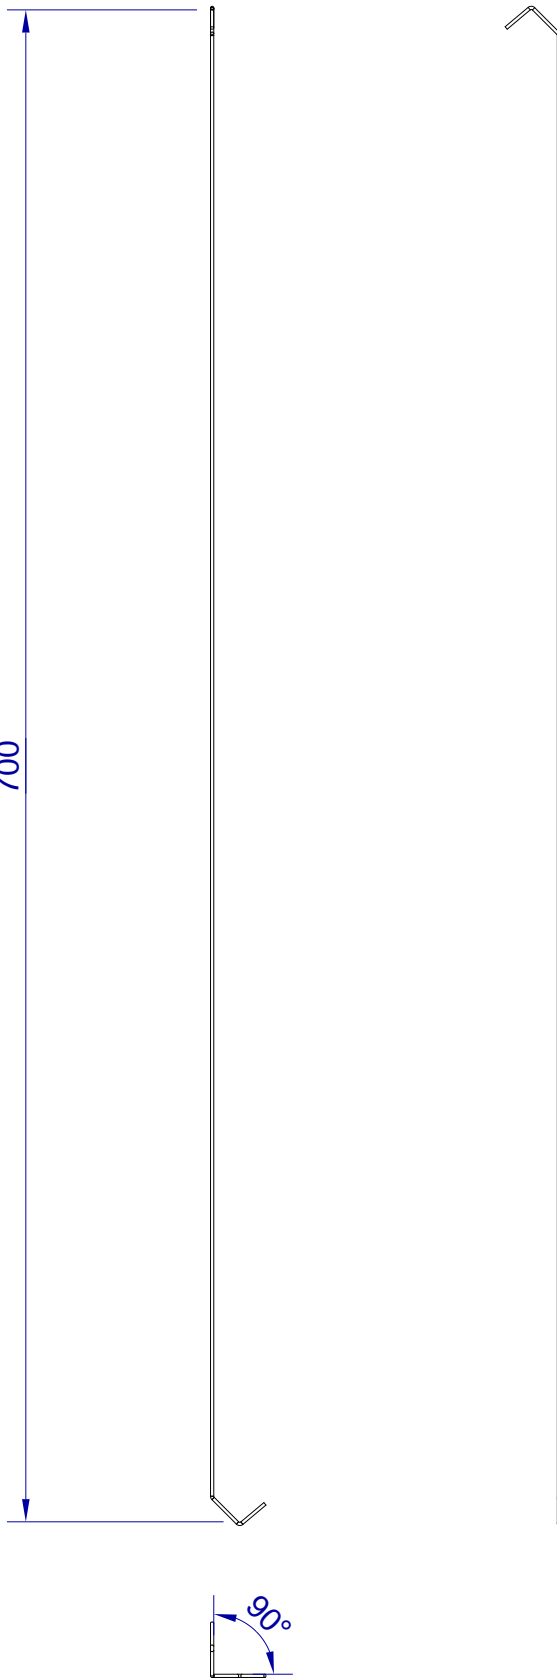

This drawing is HangOn AB property. It can't be reproduced or communicated without our written agreement

700

hang[®]
On

Product no.
700X1,5 90DVX2
Description
Hook, stock item