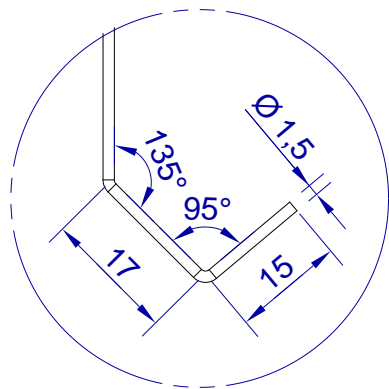

This drawing is HangOn AB property. It can't be reproduced or communicated without our written agreement

700

hang[®]
On

Product no.
700X1,5 90DVX2
Description
Hook, stock item