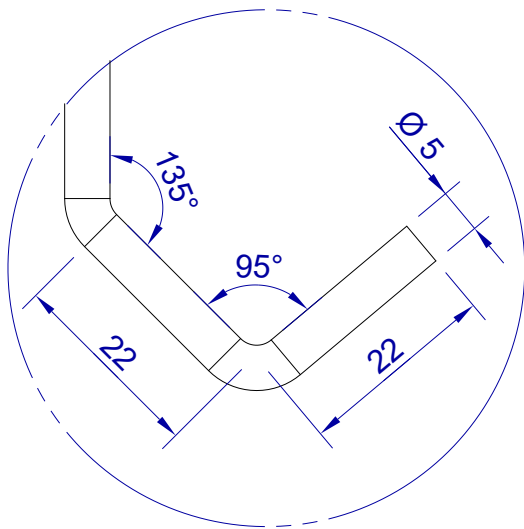

This drawing is HangOn AB property. It can't be reproduced or communicated without our written agreement

Product no.	1000X5,0 PDVX2
Description	Hook, stock item