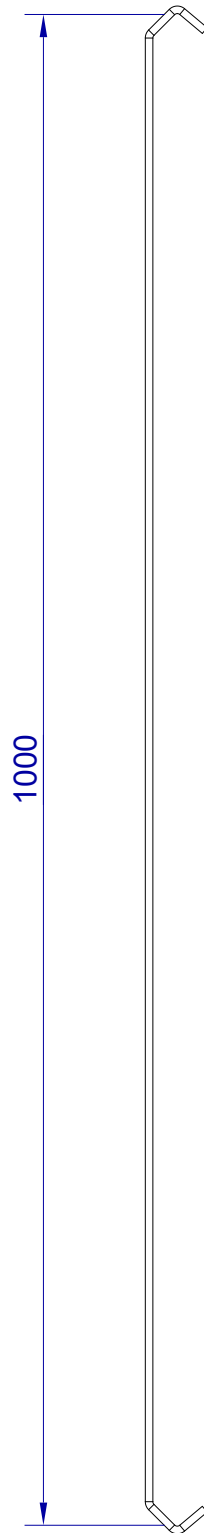

This drawing is HangOn AB property. It can't be reproduced or communicated without our written agreement

Product no.	1000X5,0 PDVX2
Description	Hook, stock item