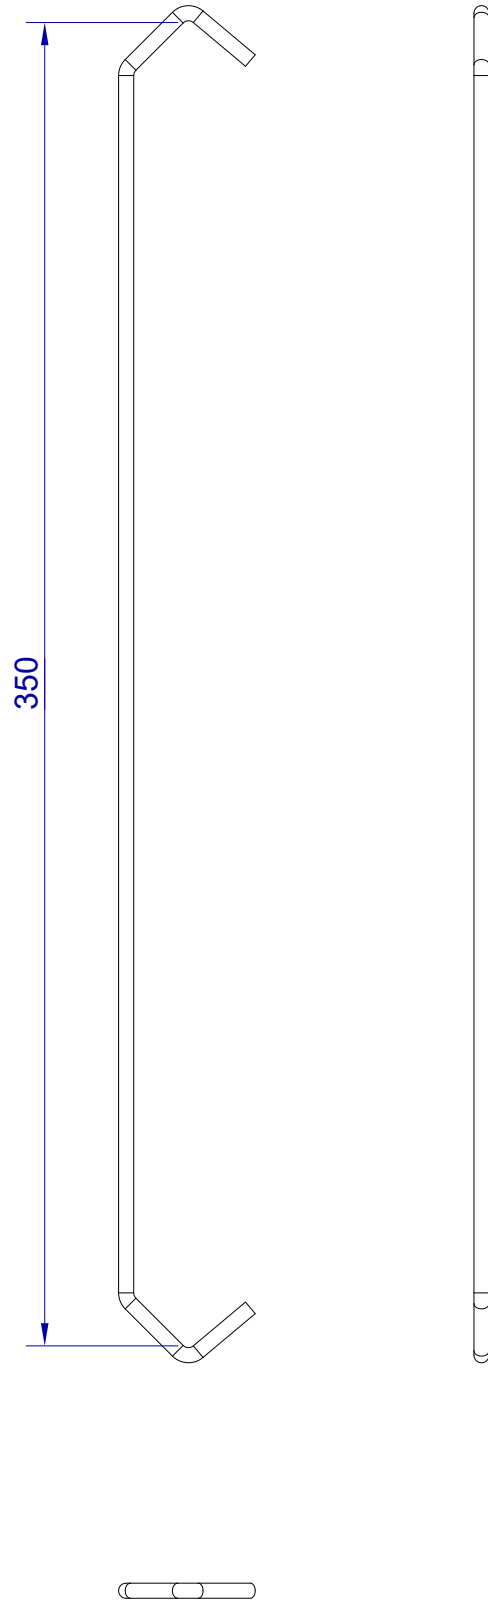

This drawing is HangOn AB property. It can't be reproduced or communicated without our written agreement

hang[®]
On

Product no.
350X4,0 PDVX2
Description
Hook, stock item