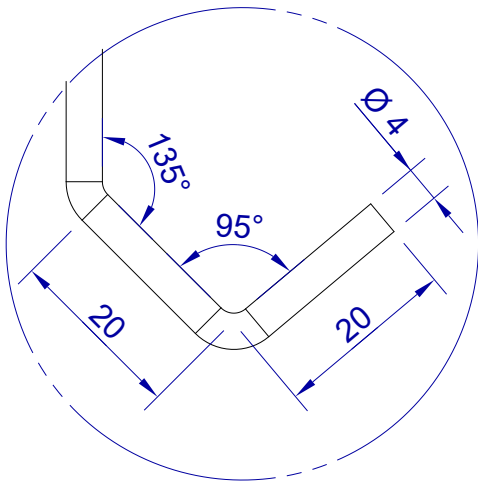

This drawing is HangOn AB property. It can't be reproduced or communicated without our written agreement

hang[®]
On

Product no.
350X4,0 PDVX2
Description
Hook, stock item