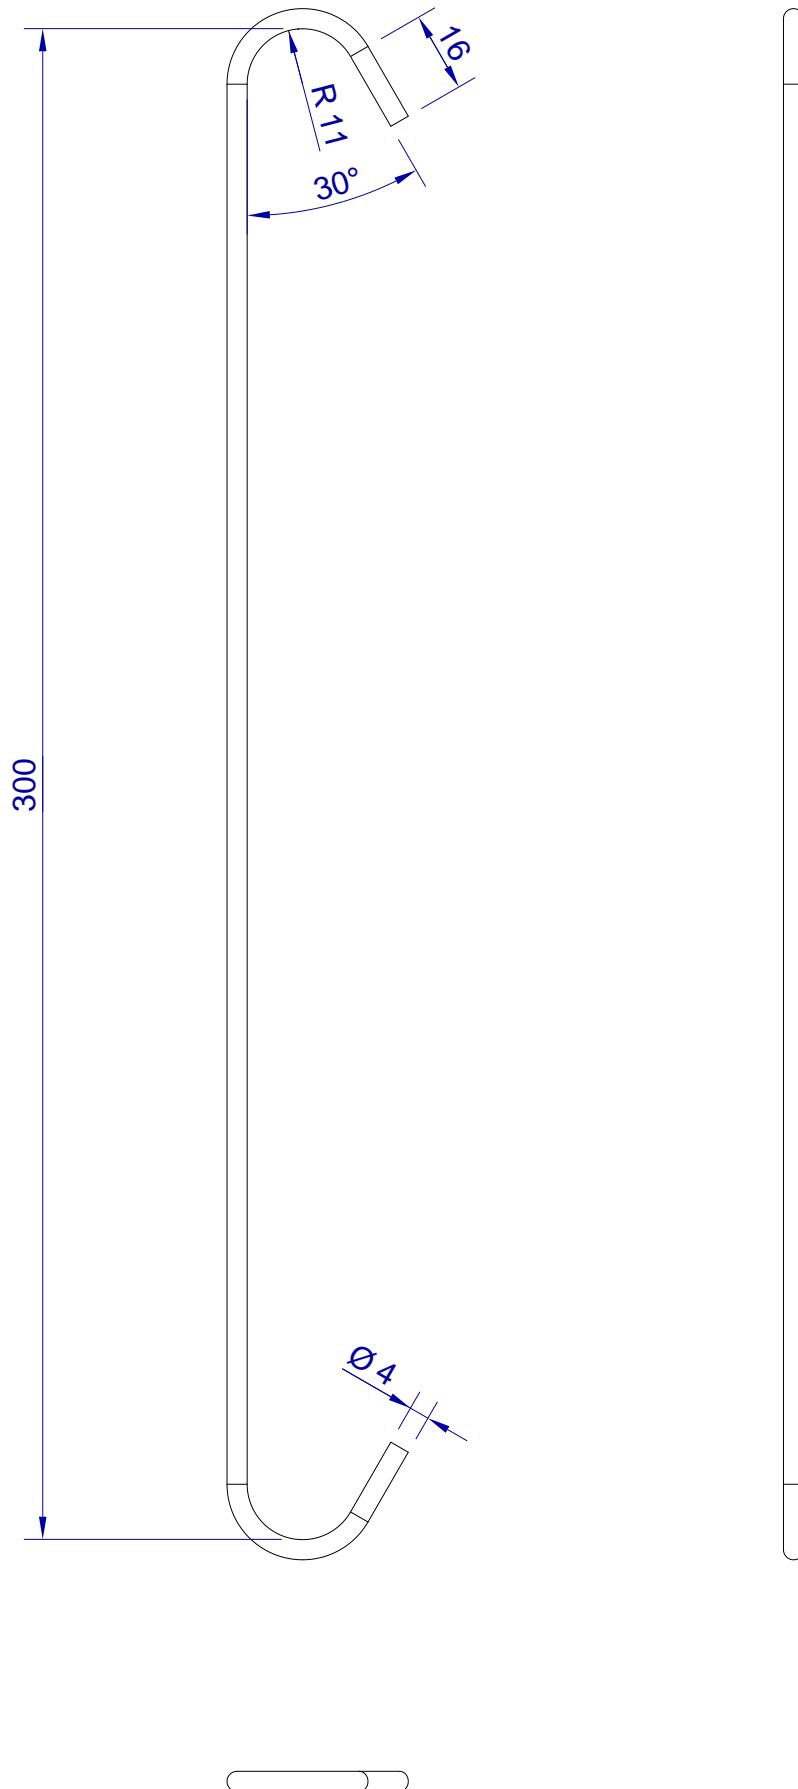

This drawing is HangOn AB property. It can't be reproduced or communicated without our written agreement

hang[®]
On

Product no.
300X4,0 PRX2

Description
Hook, stock item