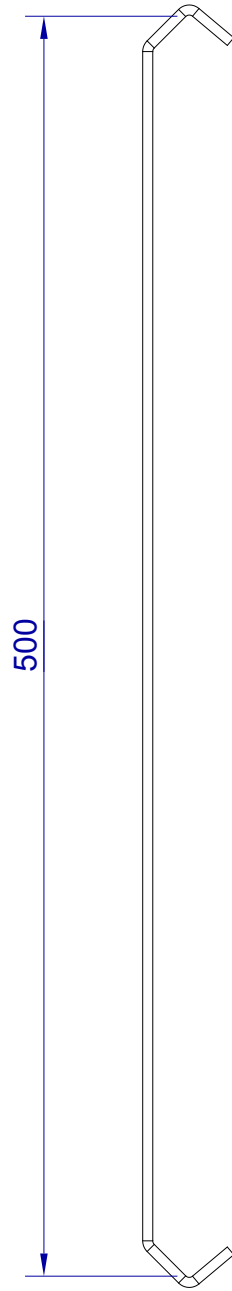

This drawing is HangOn AB property. It can't be reproduced or communicated without our written agreement

Product no.	500X4,0 PDVX2
Description	Hook, stock item