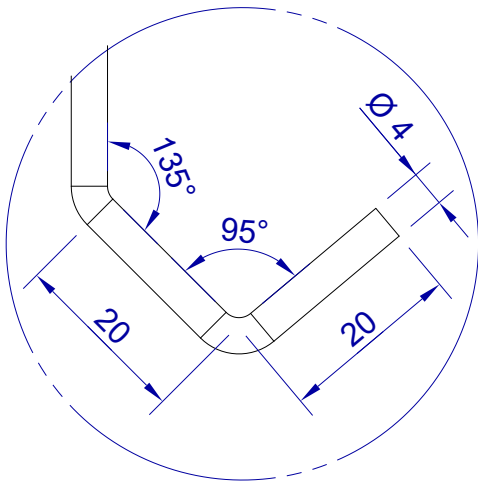

This drawing is HangOn AB property. It can't be reproduced or communicated without our written agreement

Product no.	500X4,0 PDVX2
Description	Hook, stock item