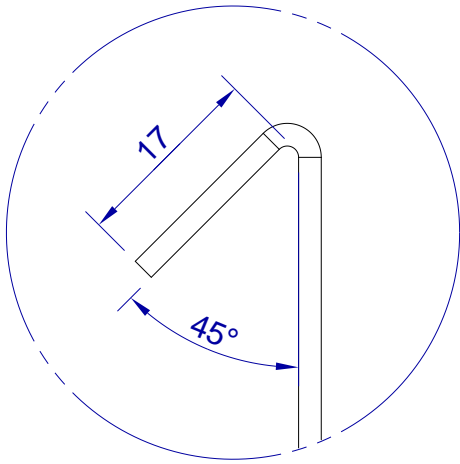

This drawing is HangOn AB property. It can't be reproduced or communicated without our written agreement

hang[®]
On

Product no.
700X2,0 90DV
Description
Hook