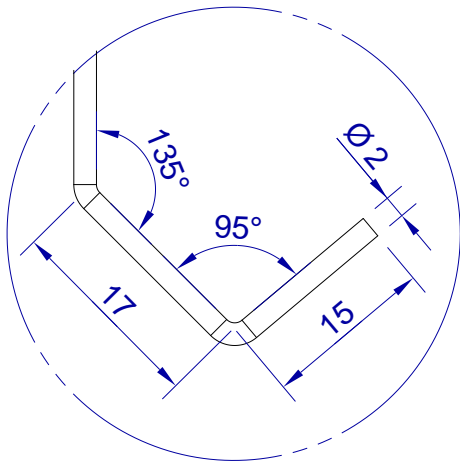

This drawing is HangOn AB property. It can't be reproduced or communicated without our written agreement

hang[®]
On

Product no.
700X2,0 90DV
Description
Hook