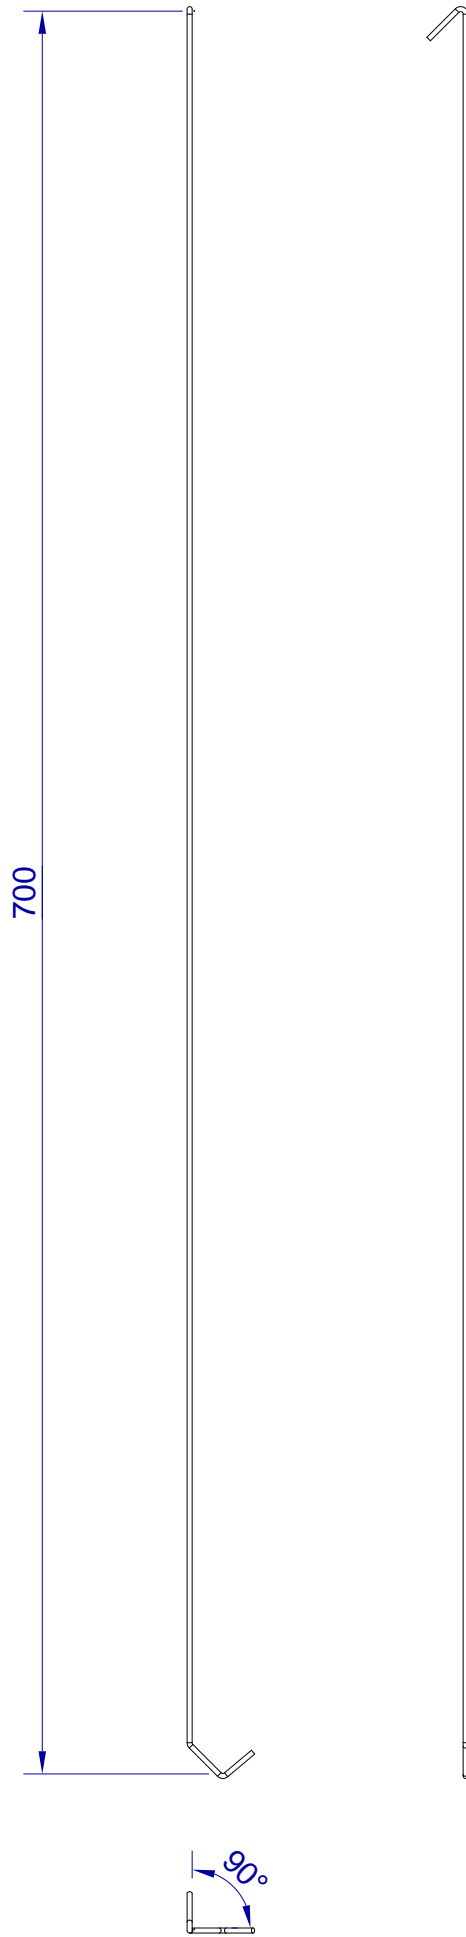

This drawing is HangOn AB property. It can't be reproduced or communicated without our written agreement

hang[®]
On

Product no.
700X2,0 90DV
Description
Hook