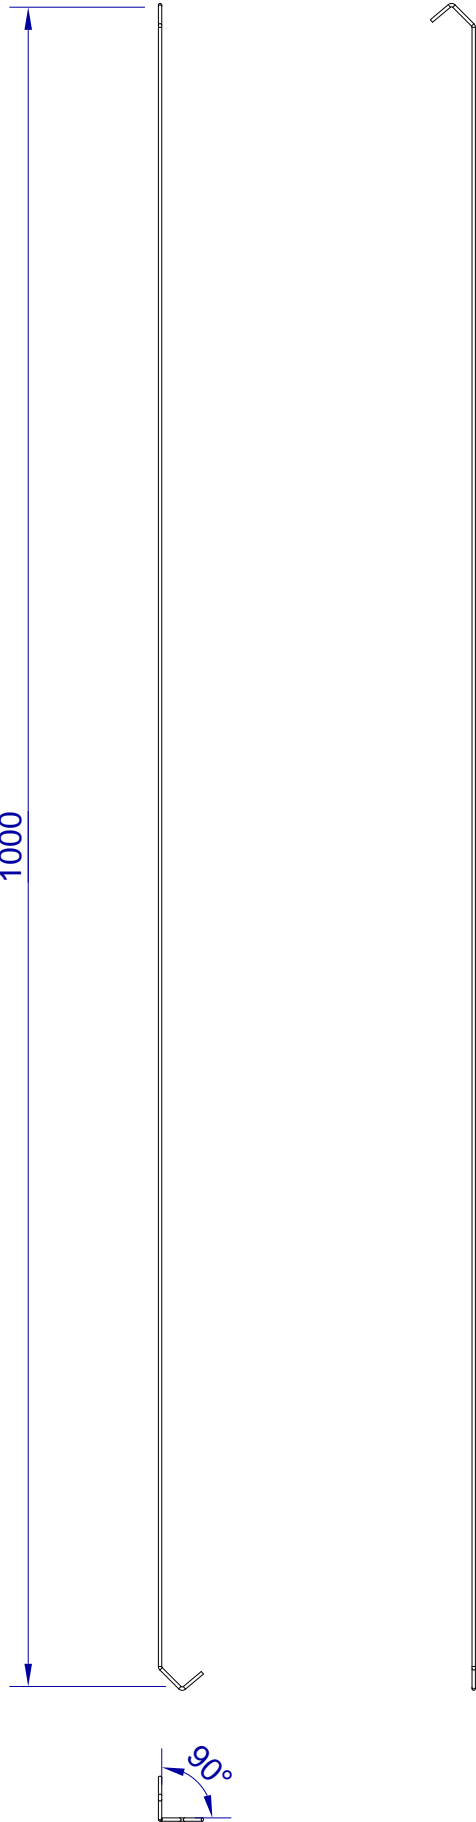

This drawing is HangOn AB property. It can't be reproduced or communicated without our written agreement

1000

hang[®]
On

Product no.
1000X2,0 90DVX2
Description
Hook, stock item