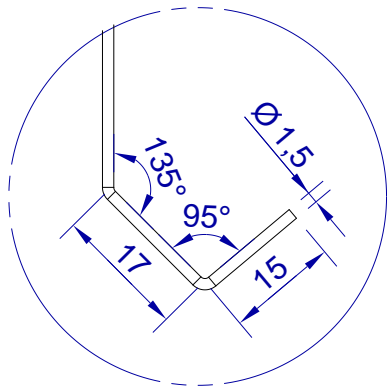

This drawing is HangOn AB property. It can't be reproduced or communicated without our written agreement

hang[®]
On

Product no.
250X1,5 90DVX2
Description
Hook, stock item