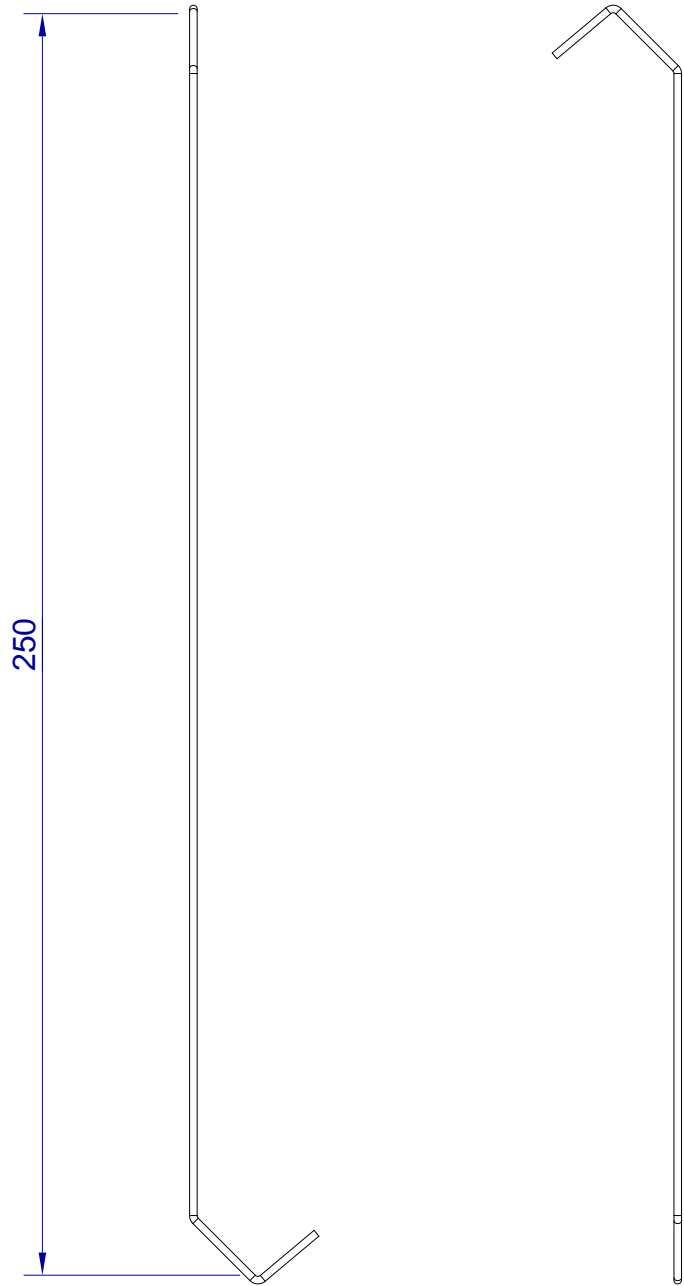

This drawing is HangOn AB property. It can't be reproduced or communicated without our written agreement

hang[®]
On

Product no.
250X1,5 90DVX2
Description
Hook, stock item