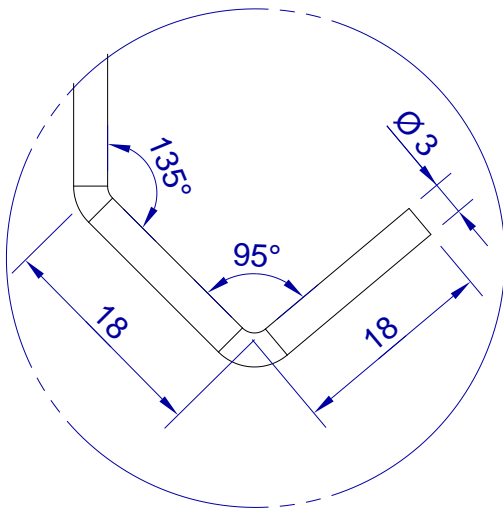

This drawing is HangOn AB property. It can't be reproduced or communicated without our written agreement

450

hang[®]
On

Product no.
450X3,0 90DV
Description
Hook