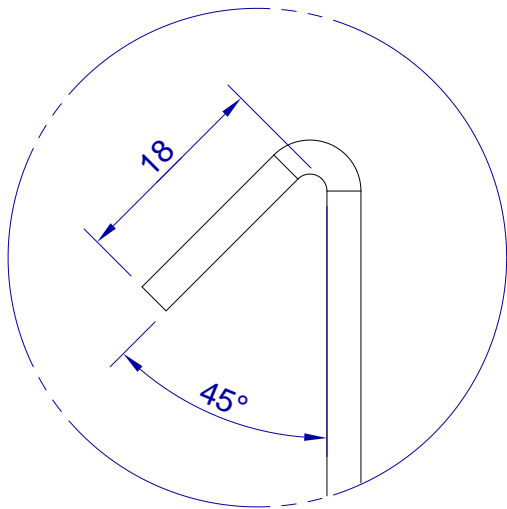

This drawing is HangOn AB property. It can't be reproduced or communicated without our written agreement

450

hang[®]
On

Product no.
450X3,0 90DV
Description
Hook