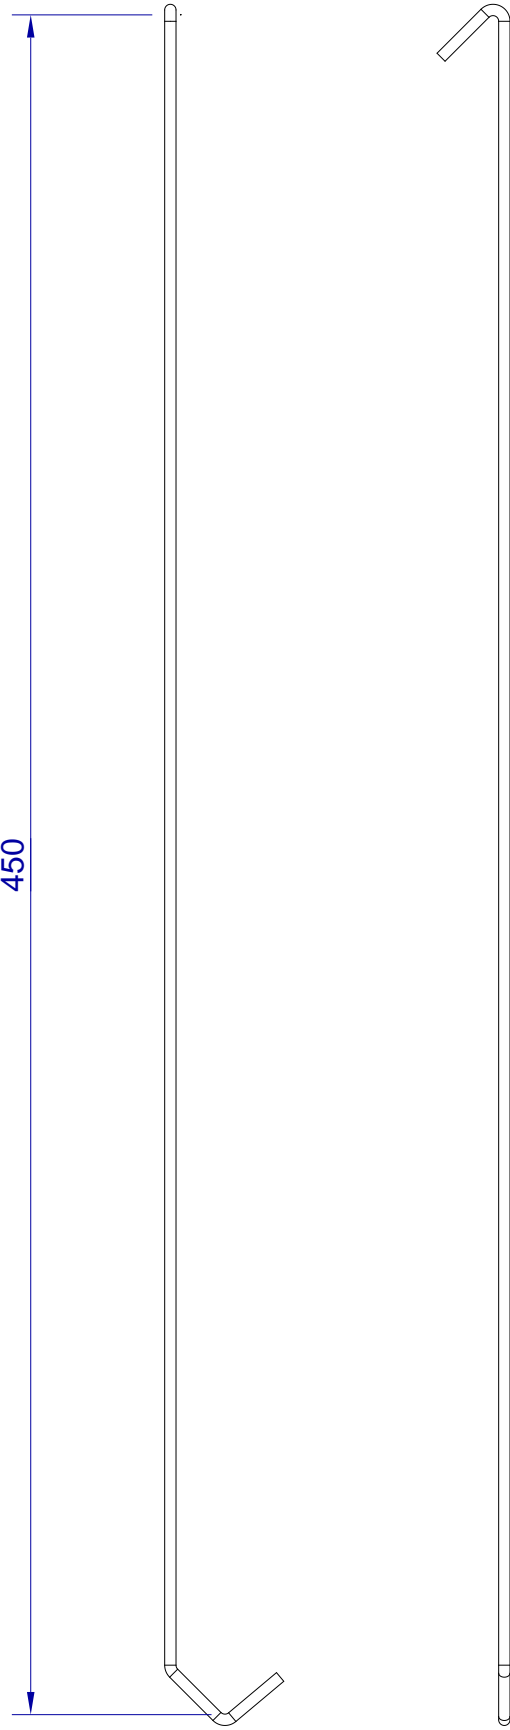

This drawing is HangOn AB property. It can't be reproduced or communicated without our written agreement

450

hang[®]
On

Product no.
450X3,0 90DV
Description
Hook