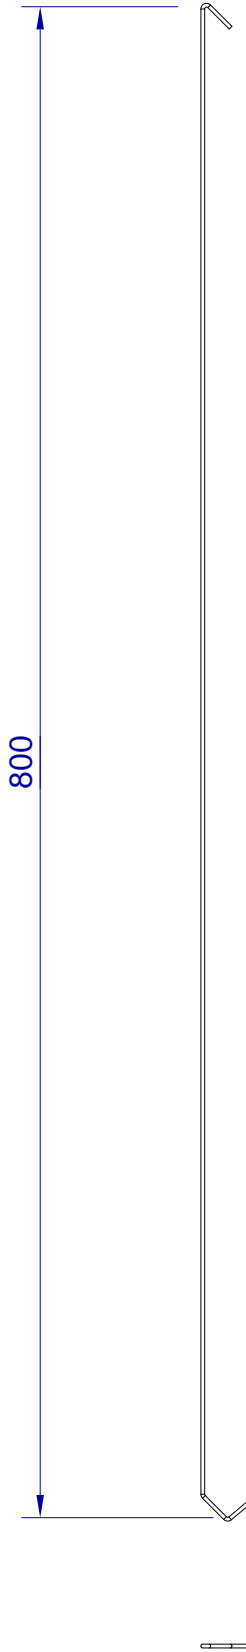

This drawing is HangOn AB property. It can't be reproduced or communicated without our written agreement

hang[®]
On

Product no.
800X2,0 PDV

Description
Hook, stock item