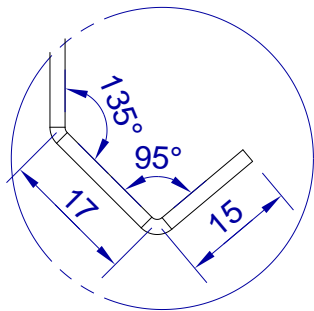

This drawing is HangOn AB property. It can't be reproduced or communicated without our written agreement

hang[®]
On

Product no.
800X2,0 PDV

Description
Hook, stock item