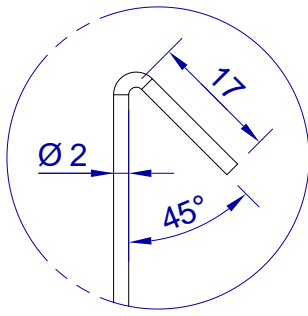

This drawing is HangOn AB property. It can't be reproduced or communicated without our written agreement

hang[®]
On

Product no.
800X2,0 PDV

Description
Hook, stock item