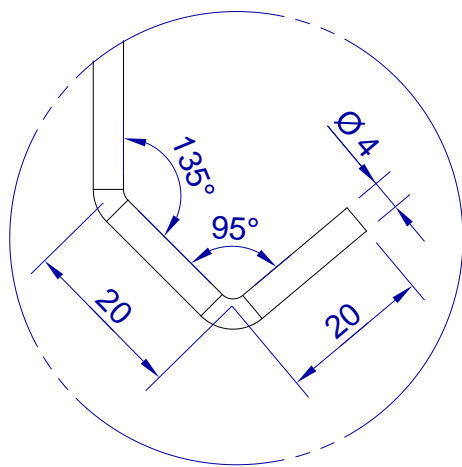

This drawing is HangOn AB property. It can't be reproduced or communicated without our written agreement

400

hang<sup>®</sup>  
On

Product no.  
400X4,0 90DVX2  
Description  
Hook, stock item