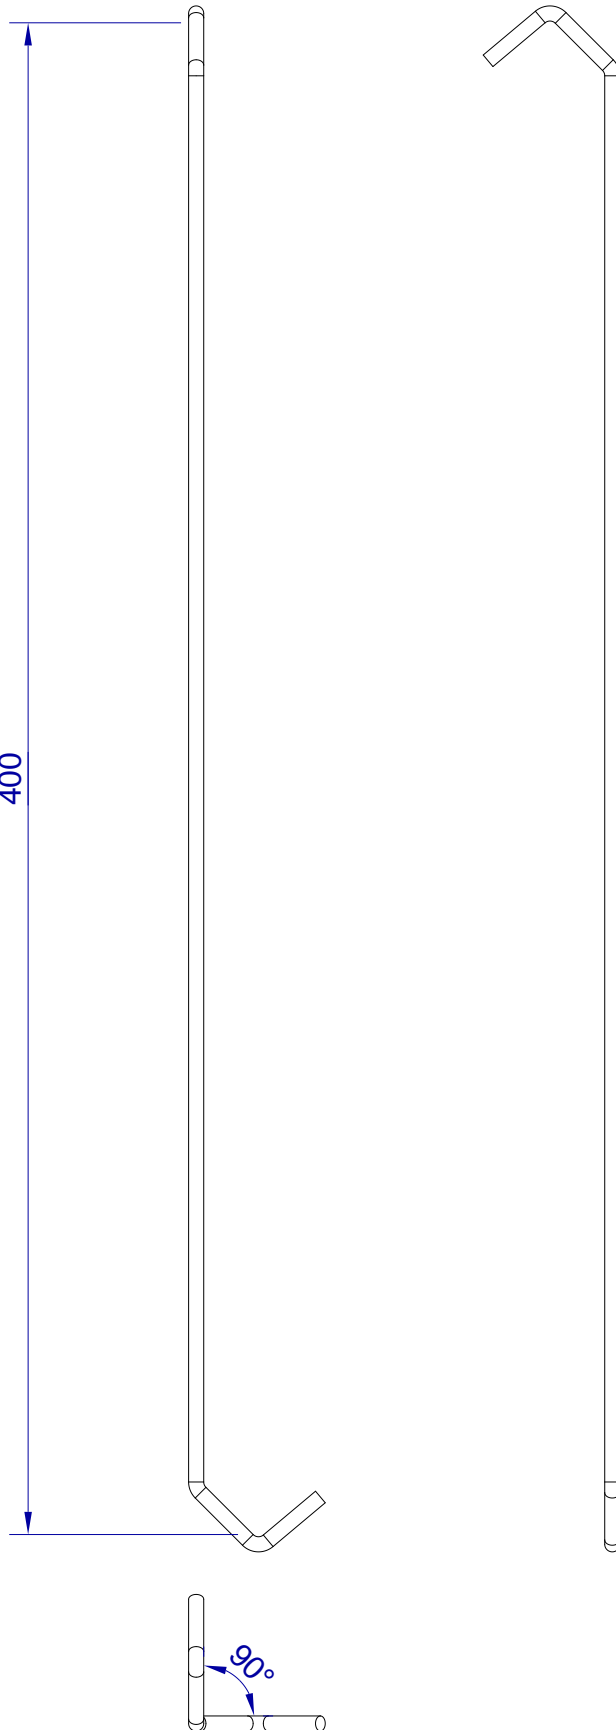

This drawing is HangOn AB property. It can't be reproduced or communicated without our written agreement

400

hang<sup>®</sup>  
On

Product no.  
400X4,0 90DVX2  
Description  
Hook, stock item