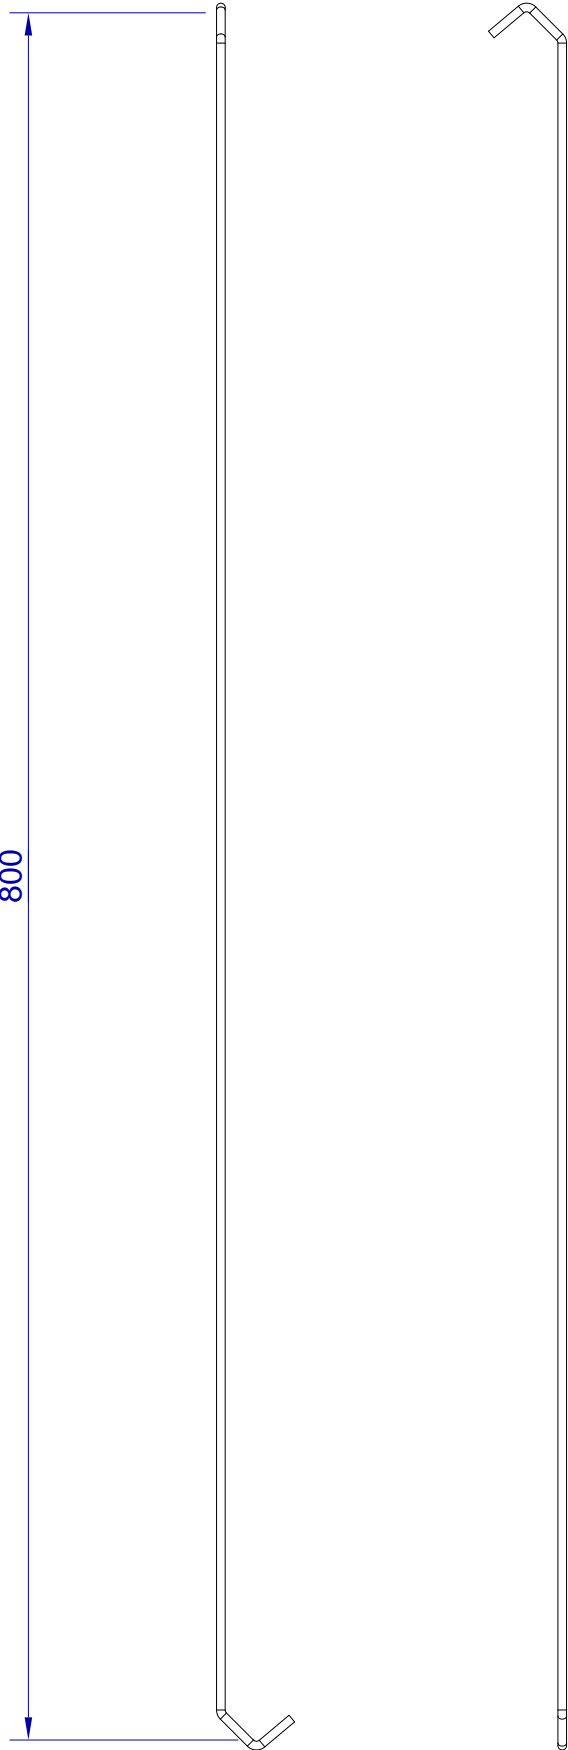

This drawing is HangOn AB property. It can't be reproduced or communicated without our written agreement

800

hang<sup>®</sup>  
On

Product no.  
800X4,0 90DVX2  
Description  
Hook, stock item