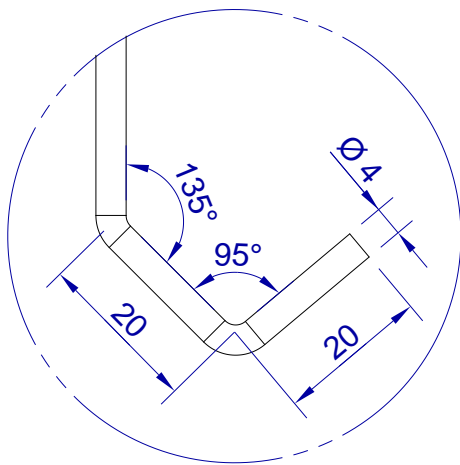

This drawing is HangOn AB property. It can't be reproduced or communicated without our written agreement

800

hang<sup>®</sup>  
On

Product no.  
800X4,0 90DVX2  
Description  
Hook, stock item