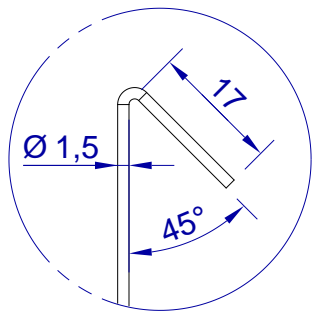

This drawing is HangOn AB property. It can't be reproduced or communicated without our written agreement

Product no.	700x1,5 PDV
Description	Hook, stock item