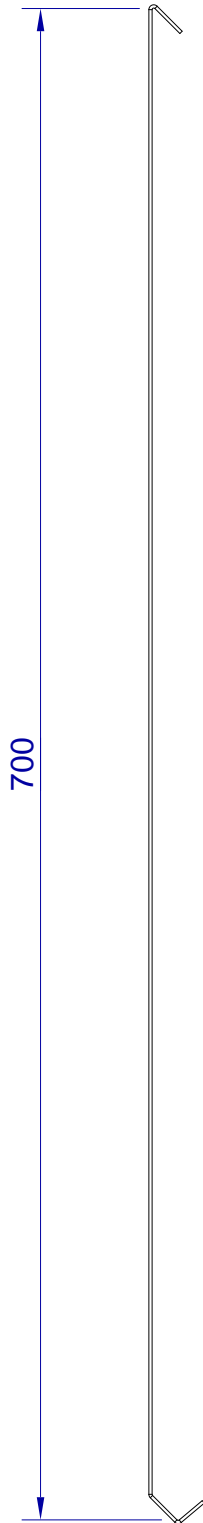

This drawing is HangOn AB property. It can't be reproduced or communicated without our written agreement

Product no.	700x1,5 PDV
Description	Hook, stock item