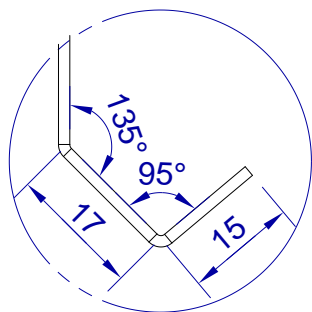

This drawing is HangOn AB property. It can't be reproduced or communicated without our written agreement

Product no.	700x1,5 PDV
Description	Hook, stock item