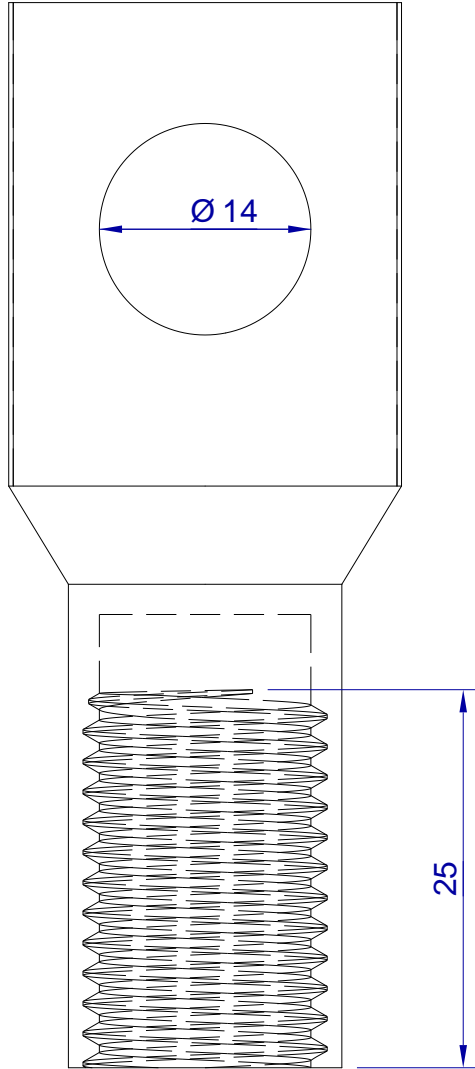

This drawing is HangOn AB property. It can't be reproduced or communicated without our written agreement

hang<sup>®</sup>  
On

Product no.

MT 16

Description

Screw cap M16