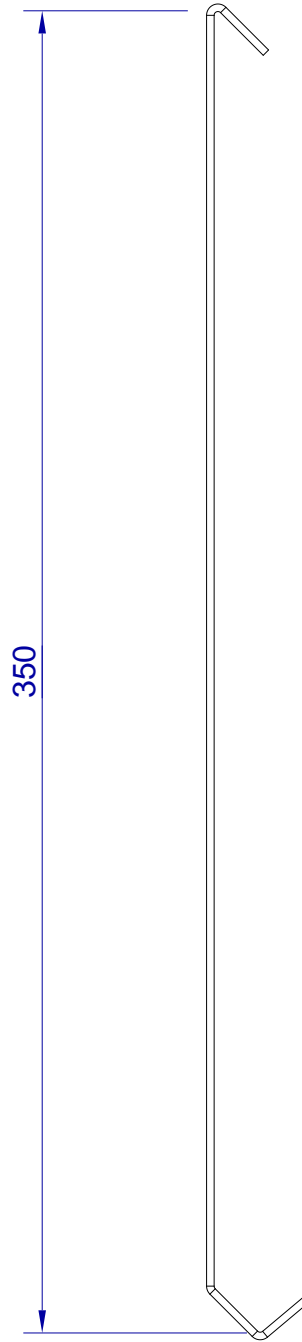

This drawing is HangOn AB property. It can't be reproduced or communicated without our written agreement

hang[®]
On

Product no.
350X2,0 PDV

Description
Hook, stock item