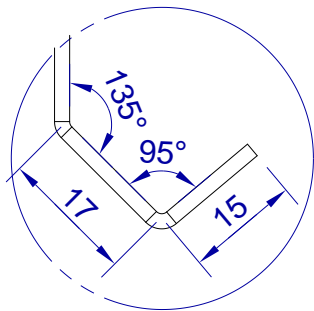

This drawing is HangOn AB property. It can't be reproduced or communicated without our written agreement

hang[®]
On

Product no.
350X2,0 PDV

Description
Hook, stock item