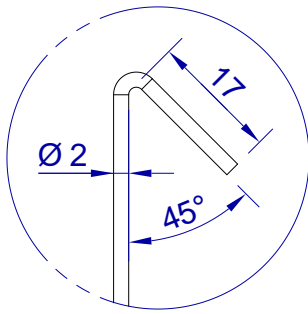

This drawing is HangOn AB property. It can't be reproduced or communicated without our written agreement

hang[®]
On

Product no.
350X2,0 PDV

Description
Hook, stock item