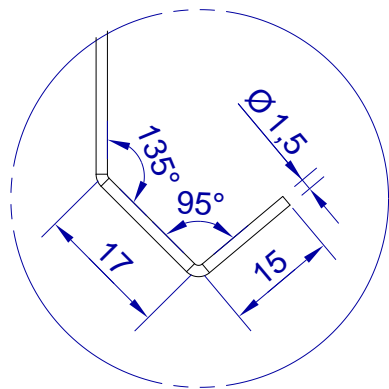

This drawing is HangOn AB property. It can't be reproduced or communicated without our written agreement

600

hang[®]
On

Product no.
600X1,5 90DVX2
Description
Hook, stock item