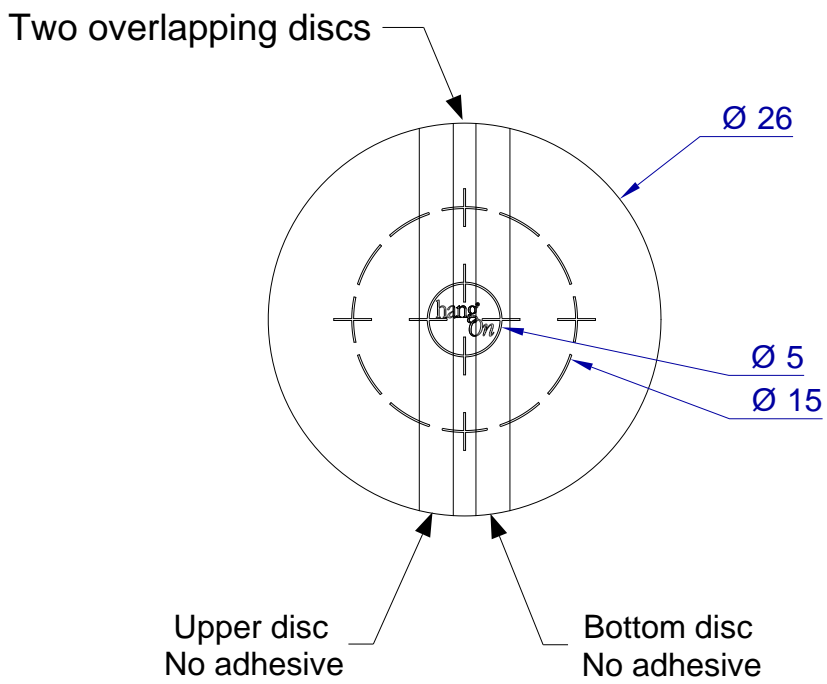

This drawing is HangOn AB property. It can't be reproduced or communicated without our written agreement

Product no.  
ERD 26

Description  
Wishbone disc