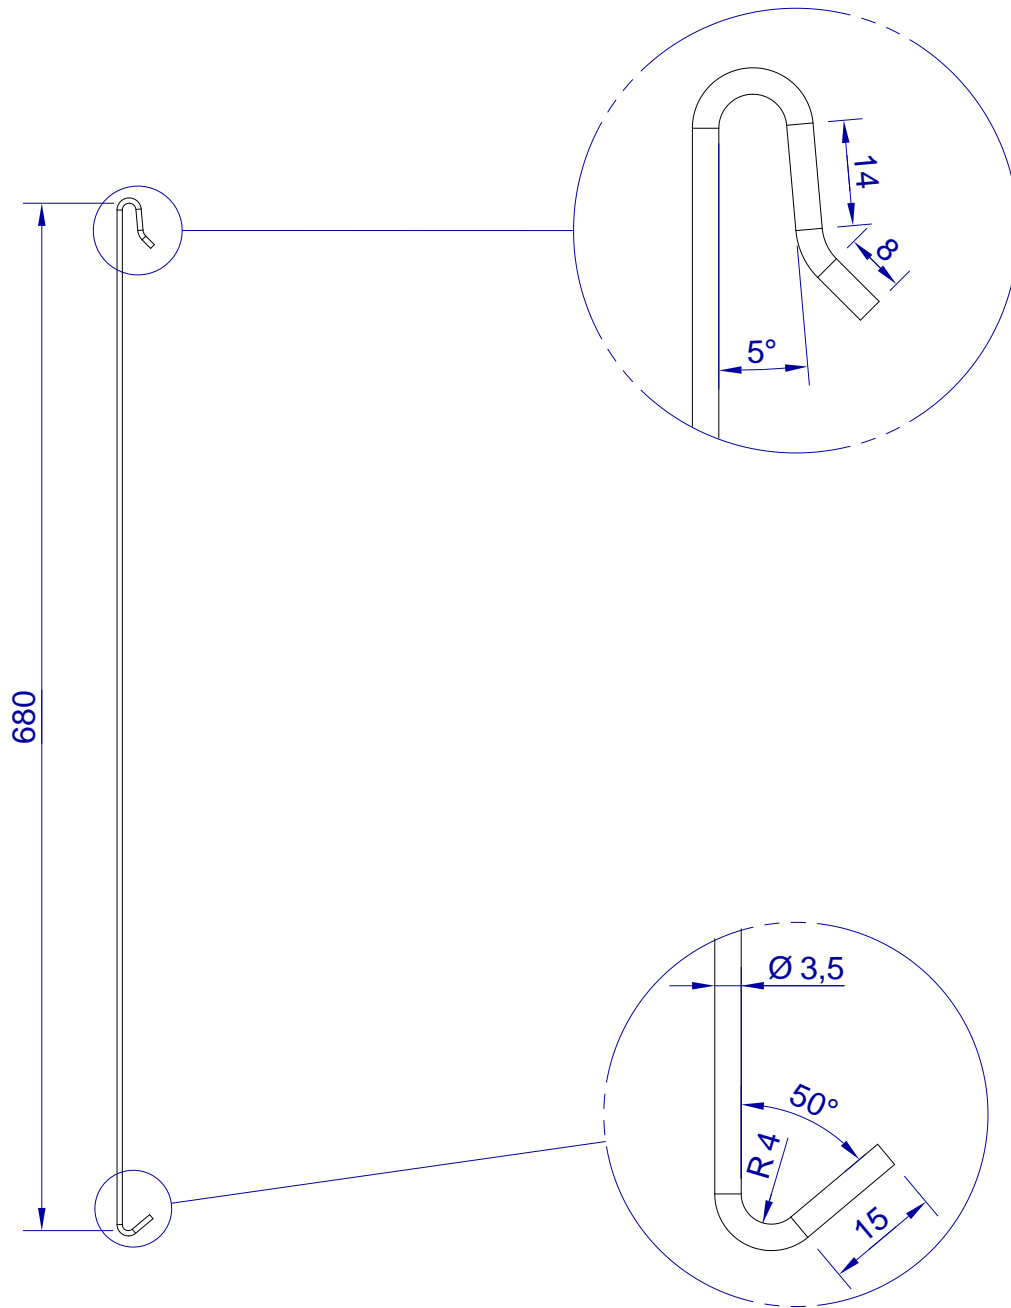

This drawing is HangOn AB property. It can't be reproduced or communicated without our written agreement

hang<sup>®</sup>  
On

Product no.

V680X3,5 PR50D15

Description

Vertical hook 680x3,5 plane radius  $50^\circ$  D=15