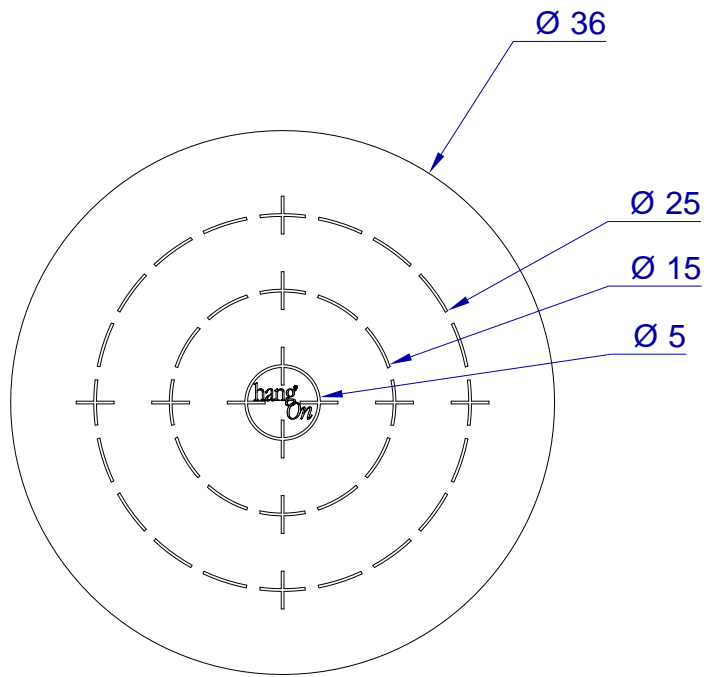

This drawing is HangOn AB property. It can't be reproduced or communicated without our written agreement

Product no.

ERX 036

Description

Disc with target rings and slit back