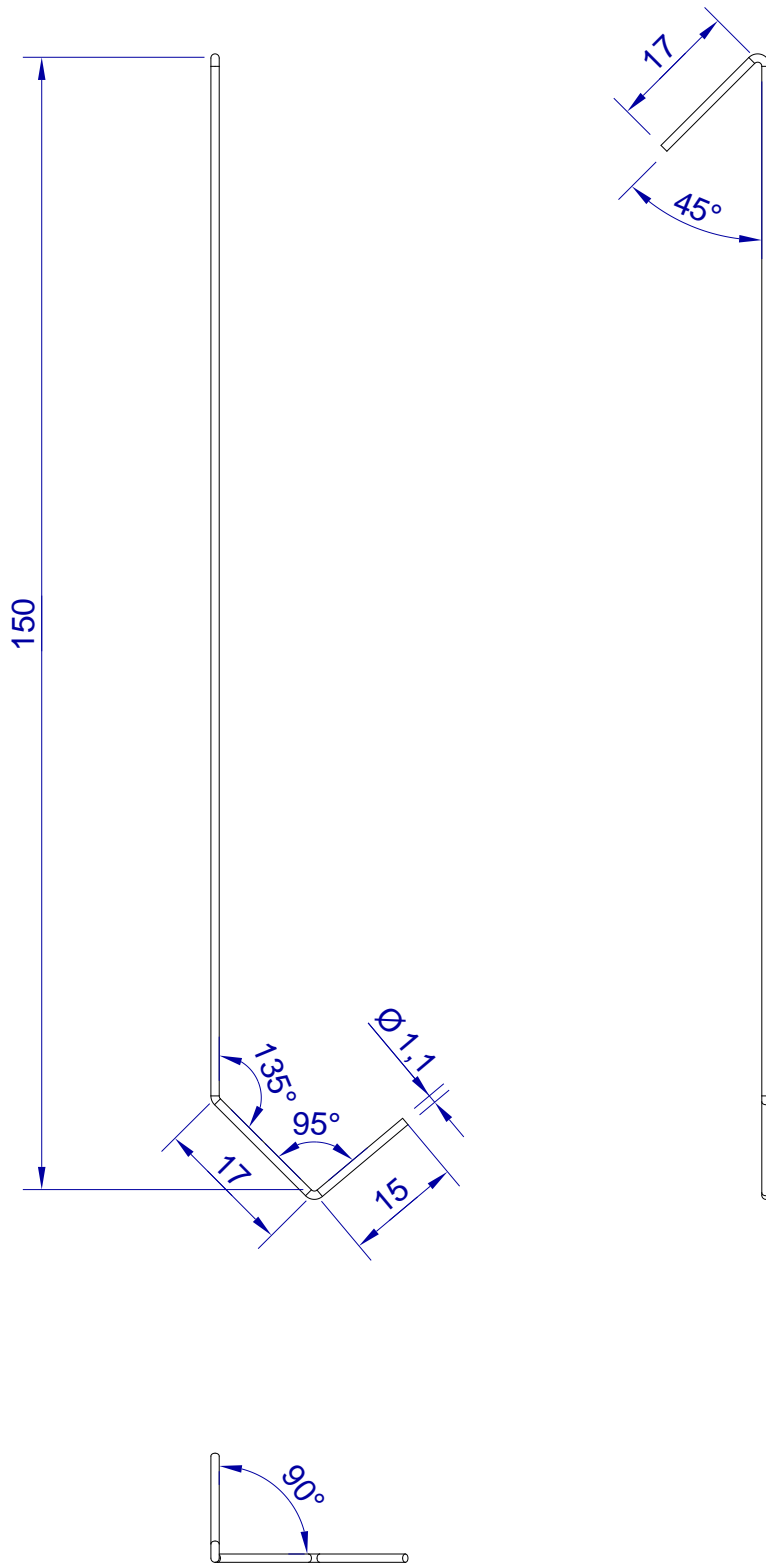

This drawing is HangOn AB property. It can't be reproduced or communicated without our written agreement

hang[®]
On

Product no.
150X1,1 90DV
Description
Hook