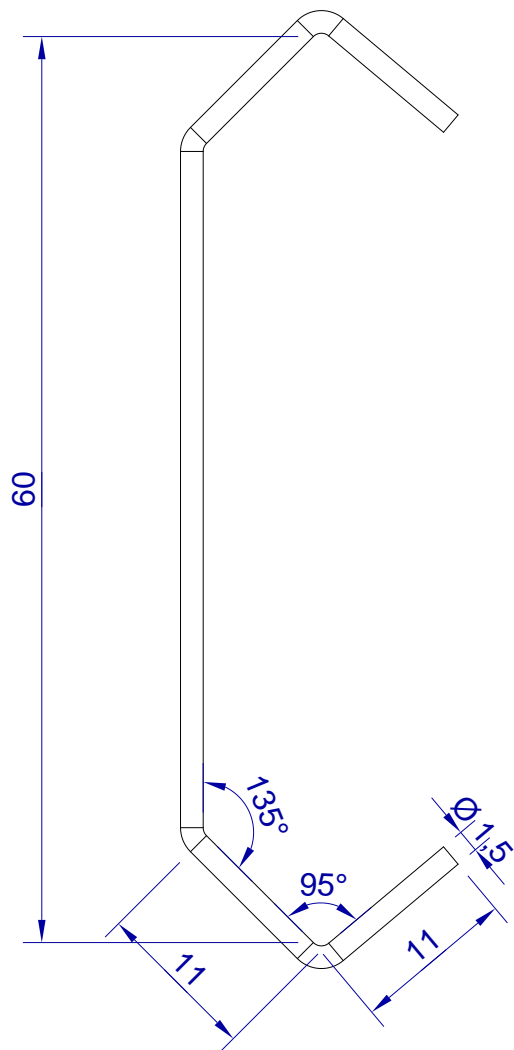

This drawing is HangOn AB property. It can't be reproduced or communicated without our written agreement

hang[®]
On

Product no.

060X1,5 PDVX2 M

Description

Hook Mini, stock item