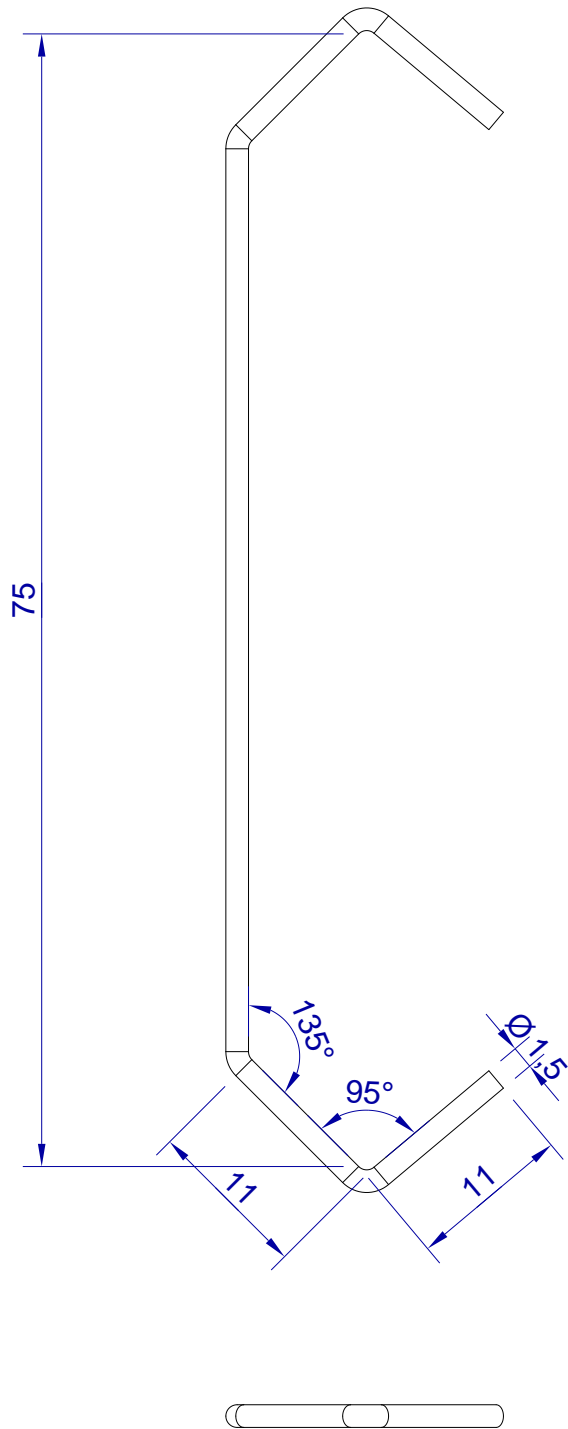

This drawing is HangOn AB property. It can't be reproduced or communicated without our written agreement

hang<sup>®</sup>  
On

Product no.

075x1,5 PDVX2 M

Description

Hook Mini, stock item