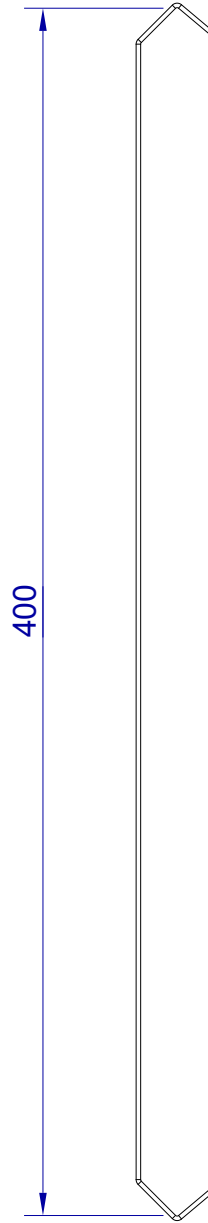

This drawing is HangOn AB property. It can't be reproduced or communicated without our written agreement

Product no.	400X1,5 PDVX2
Description	Hook, stock item