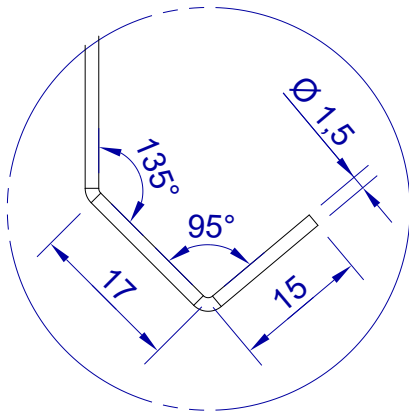

This drawing is HangOn AB property. It can't be reproduced or communicated without our written agreement

Product no.	400X1,5 PDVX2
Description	Hook, stock item