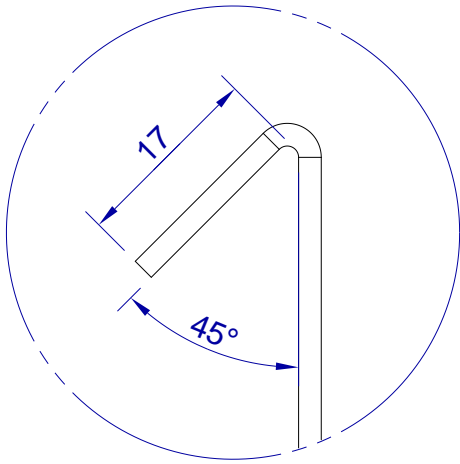

This drawing is HangOn AB property. It can't be reproduced or communicated without our written agreement

hang<sup>®</sup>  
On

Product no.  
350X2,0 90DV  
Description  
Hook