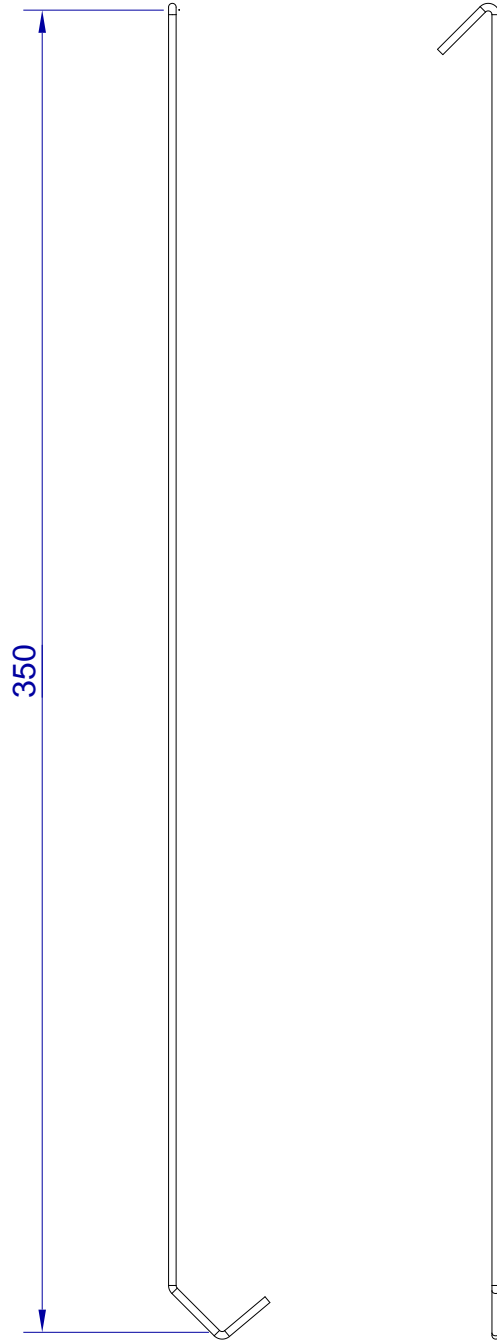

This drawing is HangOn AB property. It can't be reproduced or communicated without our written agreement

hang<sup>®</sup>  
On

Product no.  
350X2,0 90DV  
Description  
Hook