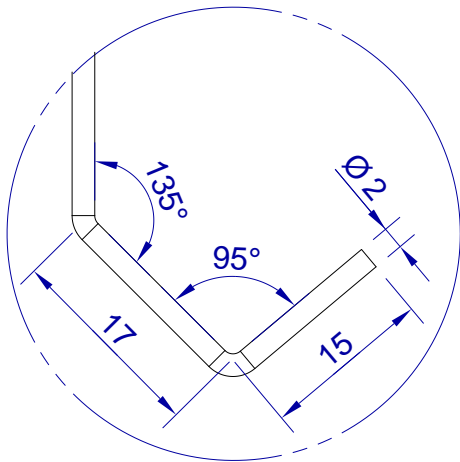

This drawing is HangOn AB property. It can't be reproduced or communicated without our written agreement

hang<sup>®</sup>  
On

Product no.  
350X2,0 90DV  
Description  
Hook