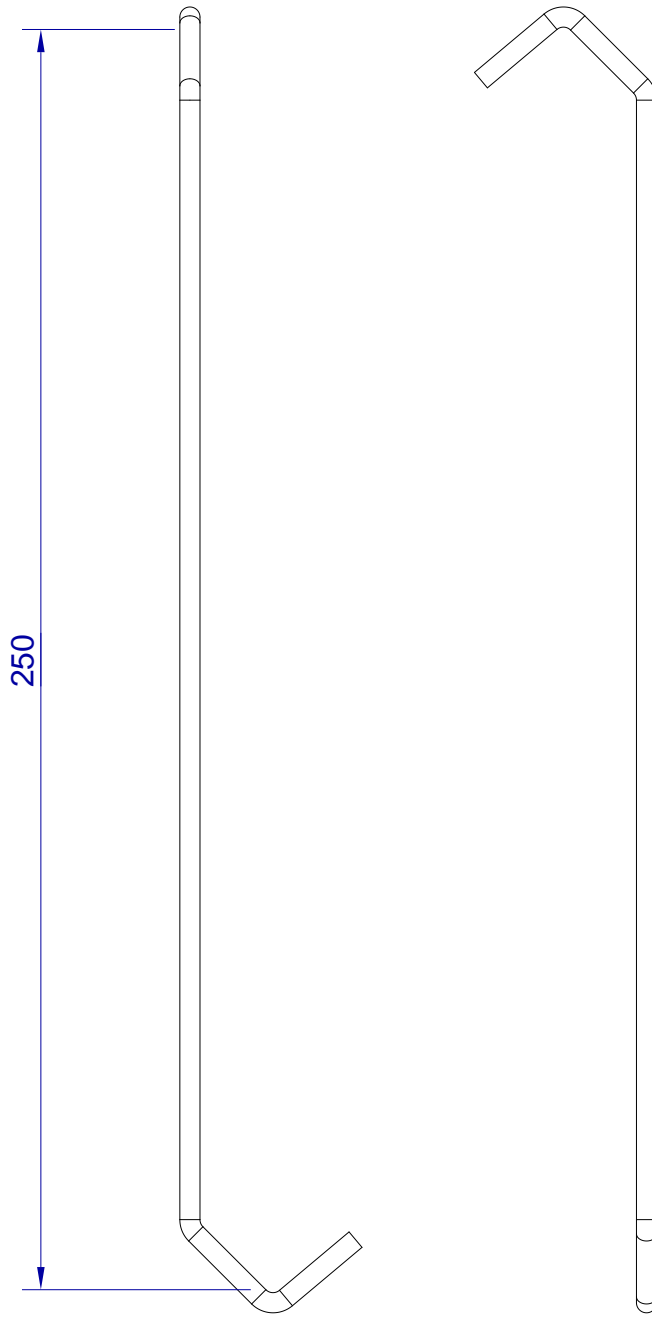

This drawing is HangOn AB property. It can't be reproduced or communicated without our written agreement

hang[®]
On

Product no.
250X4,0 90DVX2
Description
Hook, stock item