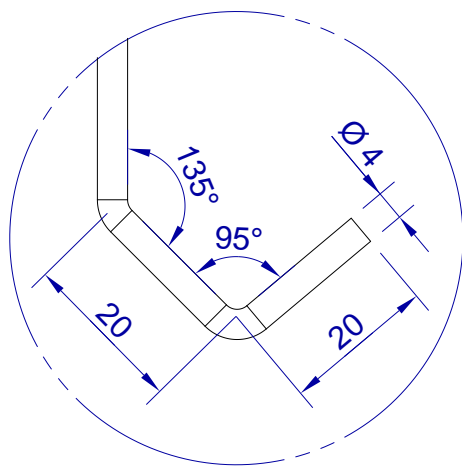

This drawing is HangOn AB property. It can't be reproduced or communicated without our written agreement

hang[®]
On

Product no.
250X4,0 90DVX2
Description
Hook, stock item