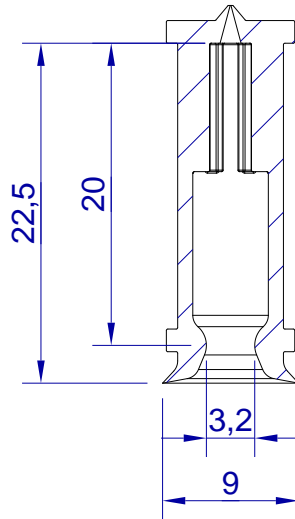

This drawing is HangOn AB property. It can't be reproduced or communicated without our written agreement

hang[®]
On

Product no.

GAP 04X20 B

Description

Cap with entrance lip and washer, M4 White

2025-10-21 06:58