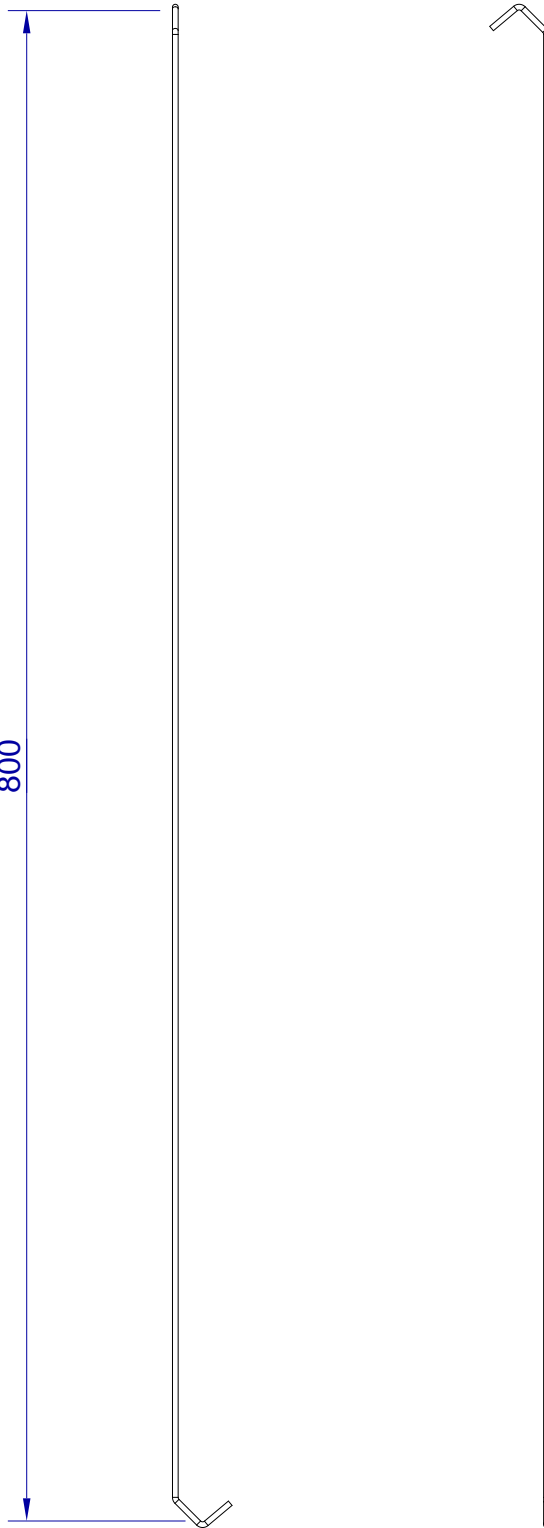

This drawing is HangOn AB property. It can't be reproduced or communicated without our written agreement

800

hang[®]
On

Product no.
800X3,0 90DVX2
Description
Hook, stock item