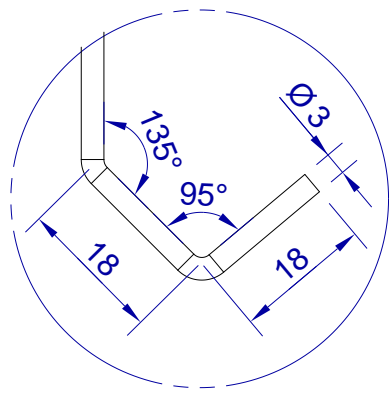

This drawing is HangOn AB property. It can't be reproduced or communicated without our written agreement

800

hang[®]
On

Product no.
800X3,0 90DVX2
Description
Hook, stock item