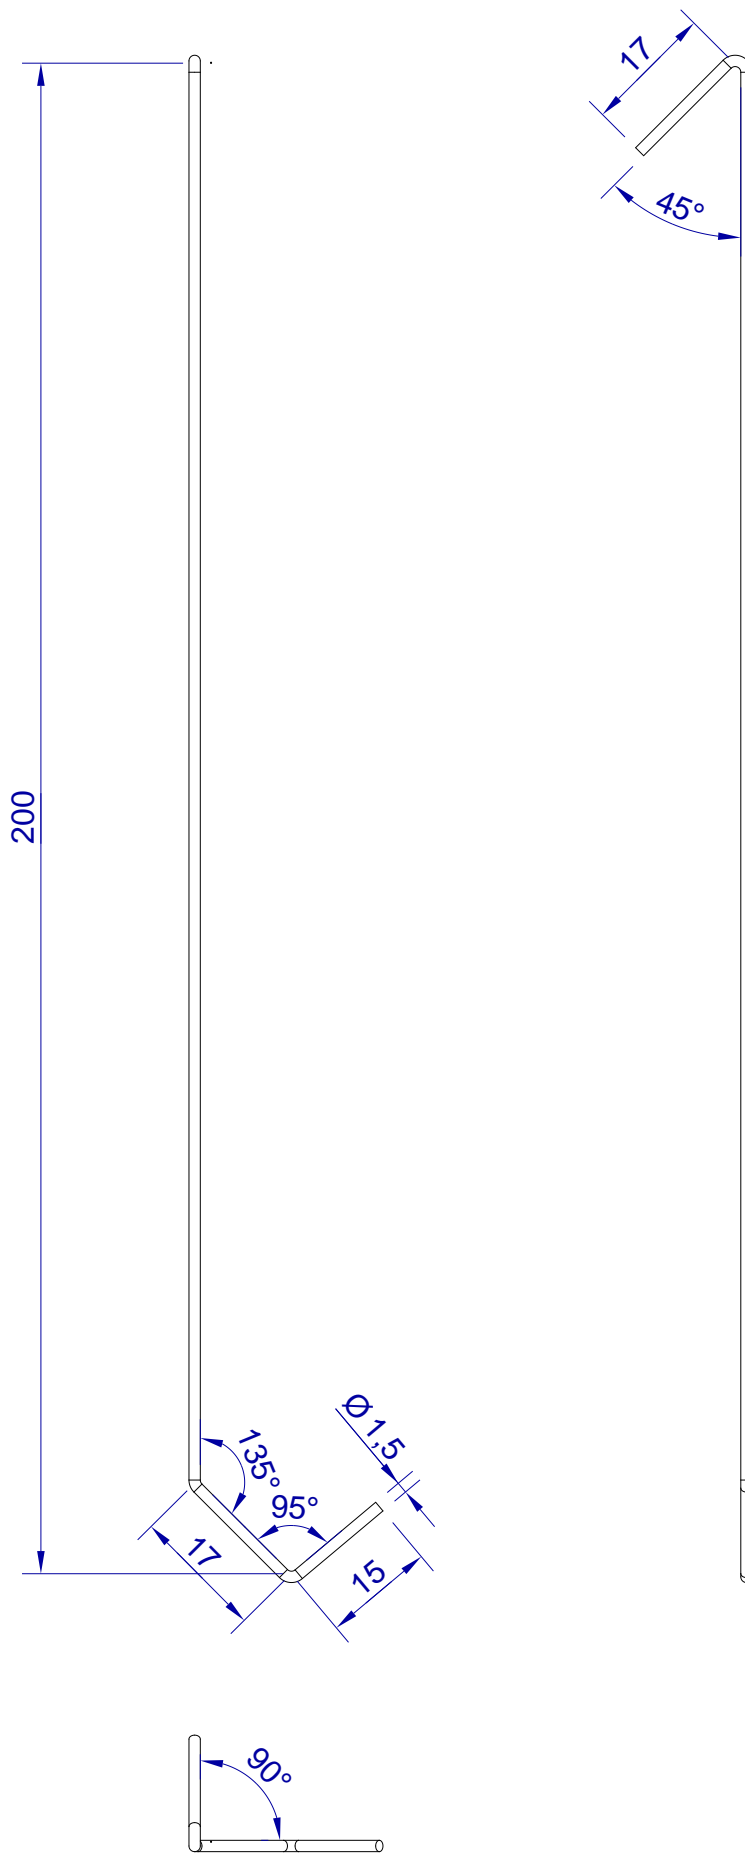

This drawing is HangOn AB property. It can't be reproduced or communicated without our written agreement

hang[®]
On

Product no.
200X1,5 90DV
Description
Hook