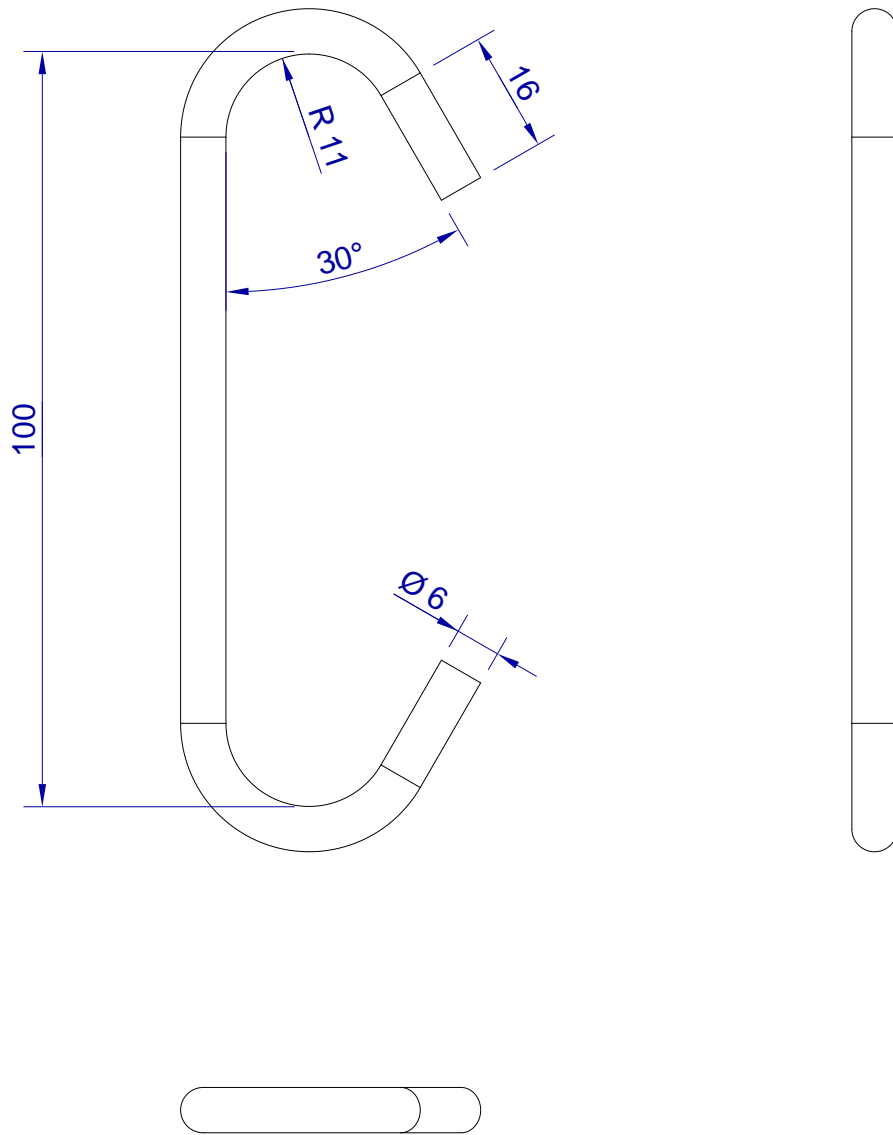

This drawing is HangOn AB property. It can't be reproduced or communicated without our written agreement

hang[®]
On

Product no.
100x6,0 PRX2

Description
Hook, stock item